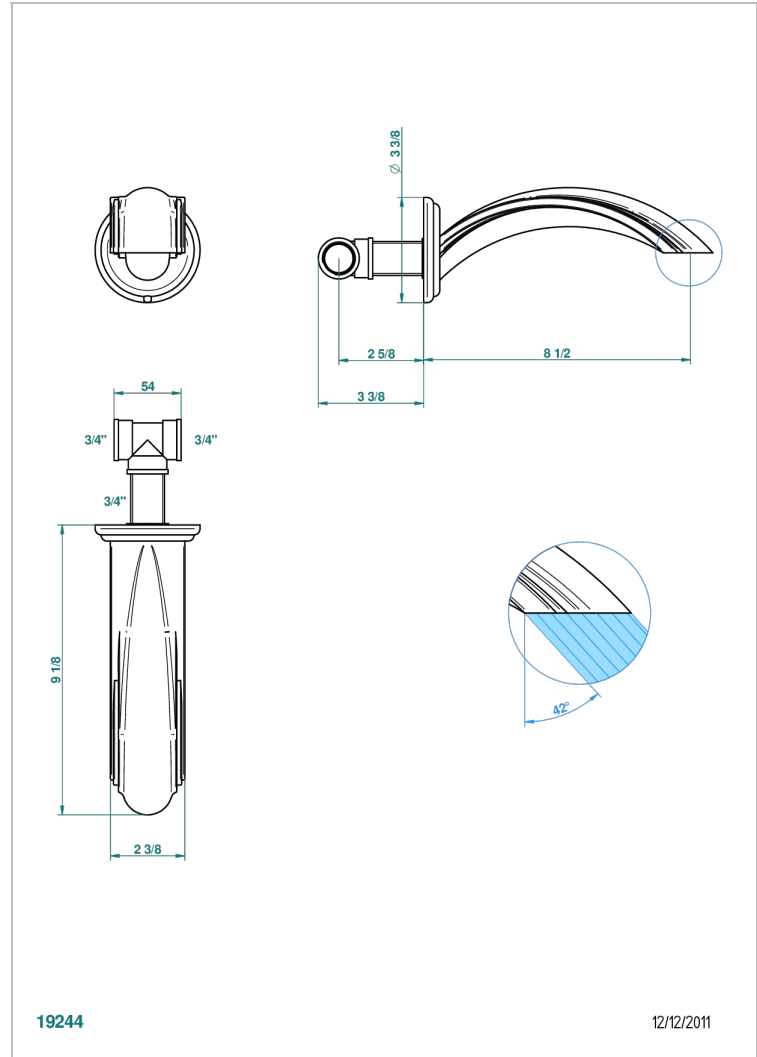

# AMBOISE MALACHITE

A1J-22SG

Wall mounted super goliath bath spout

## CHARACTERISTIC

- Amboise Malachite
- Wall mounted super goliath bath spout

## AVAILABLE FINITIONS

Antique nickel - H28  
Black ceram - D30  
Blush PVD - H62  
Brass color PVD - H49  
Brown bronze color PVD - F33  
Gold color PVD - H52

Graphite PVD - H64  
Matt Umber PVD - H67  
Matt blush PVD - H60  
Matt brass color PVD - H50  
Matt brown bronze color PVD - F34  
Matt chrome - C02