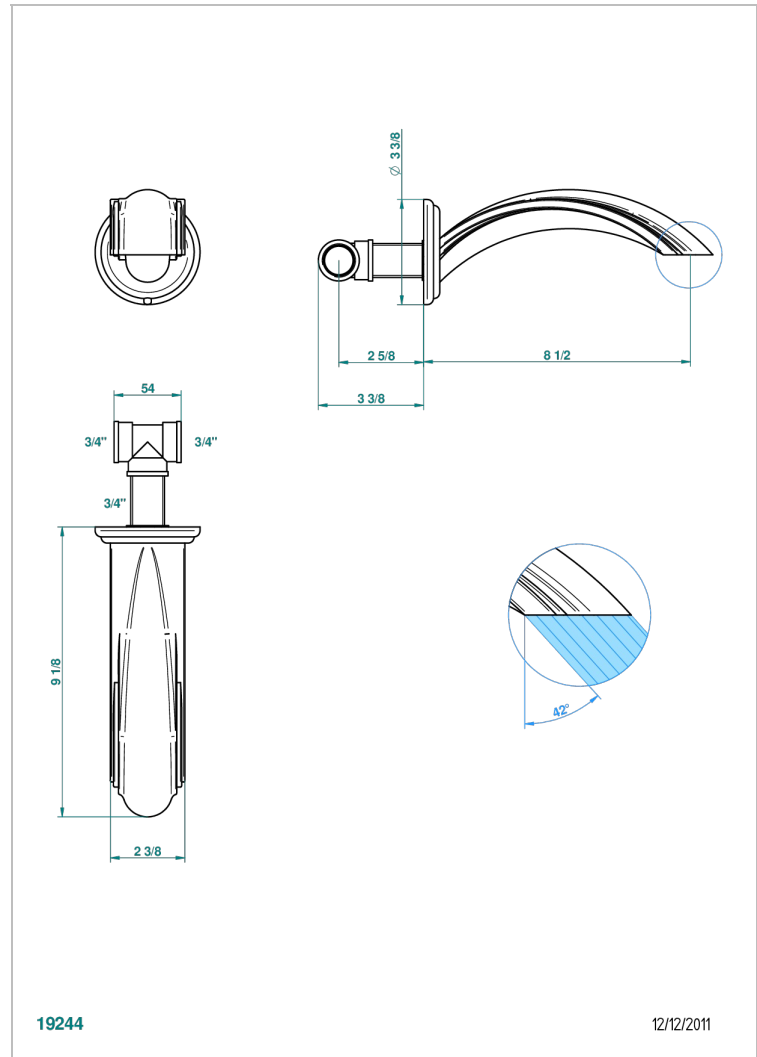

AMBOISE, MALACHIT

A1J-22SG

Wannenauslauf 3/4" zur Wandmontage, Super Goliath

THG[®]
PARIS

EIGENSCHAFTEN

- Amboise, Malachit
- Wannenauslauf 3/4" zur Wandmontage, Super Goliath

VERFÜGBARE OBERFLÄCHEN

Altnickel - H28
Blassgold - F30
Blassgold matt unlackiert - F31
Chrom - A02
Chrom / gold - G02
Chrom matt - C02

Gold - F01
Gold matt - F07
Mattschwarz keramik - D30
Nickel matt - C01
Pvd blush - H62
Pvd blush matt - H60

Pvd bronze braun - F33
Pvd bronze braun matt - F34
Pvd gold - H52
Pvd gold matt - H53
Pvd graphite - H64
Pvd graphite matt - H65

Pvd messing - H49
Pvd messing matt - H50
Pvd nickel - H55
Pvd nickel matt - H56
Pvd umber - H66
Pvd umber matt - H67

Silberrnickel - B01