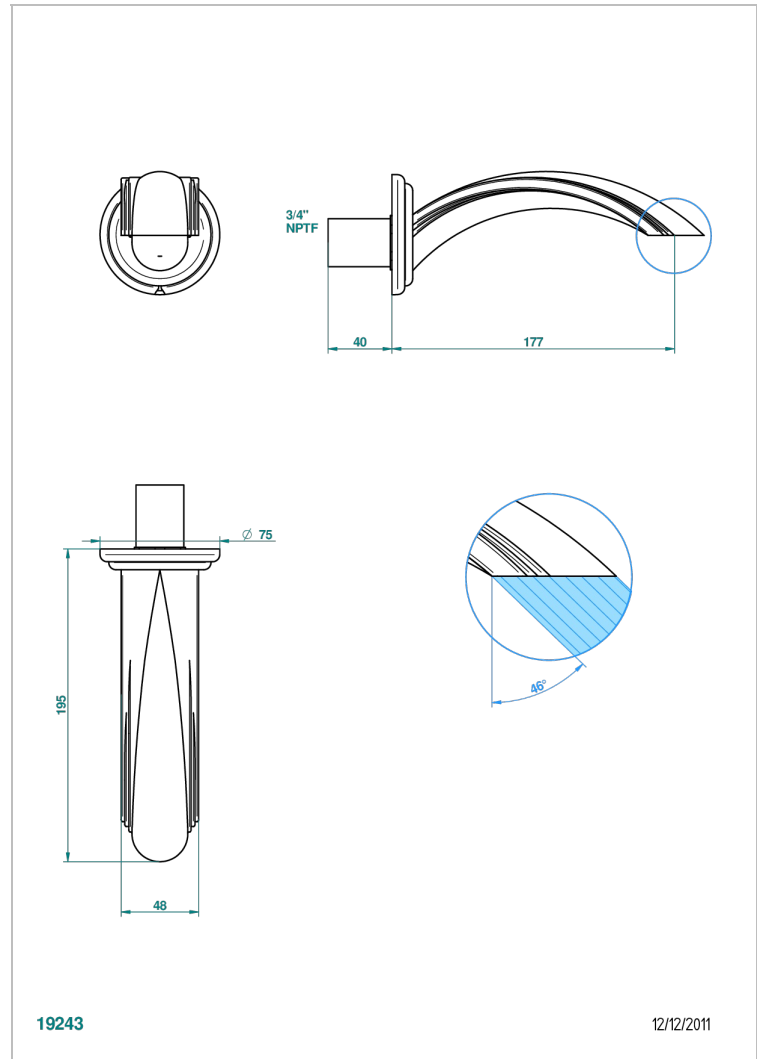

# CHEVERNY BLACK ONYX

U1V-22G/US

Wall mounted tub spout

THG<sup>®</sup>  
PARIS