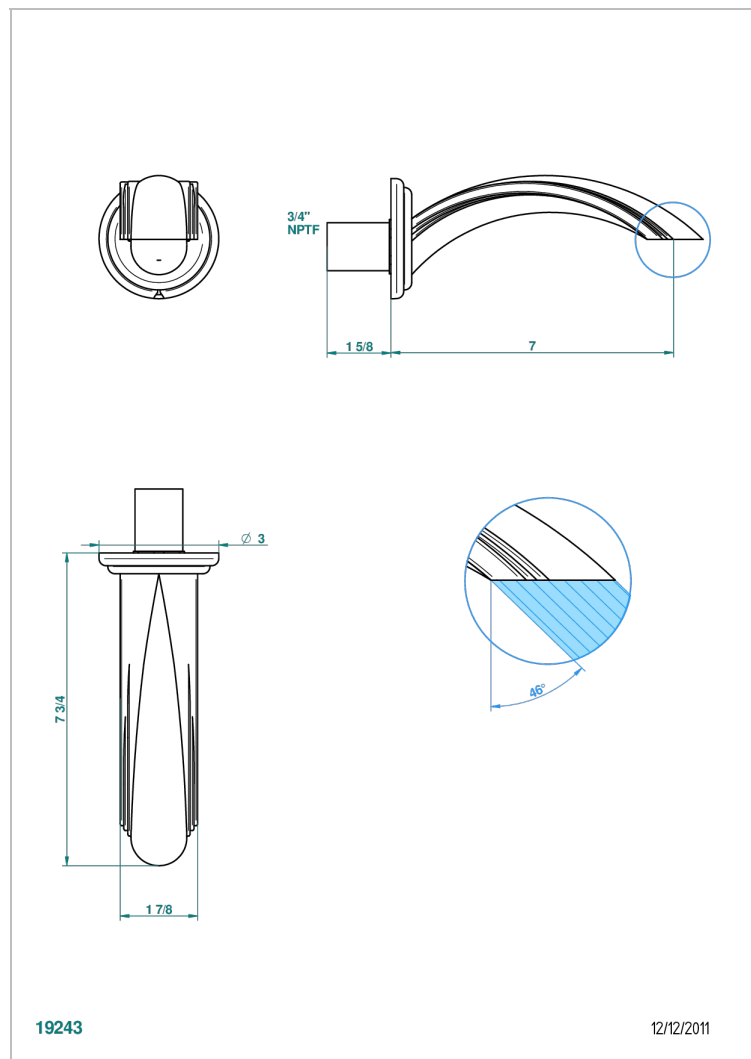

# CHEVERNY ONICE NEGRO

U1V-22G/US

Bath spout, wall mounted

THG<sup>®</sup>  
PARIS