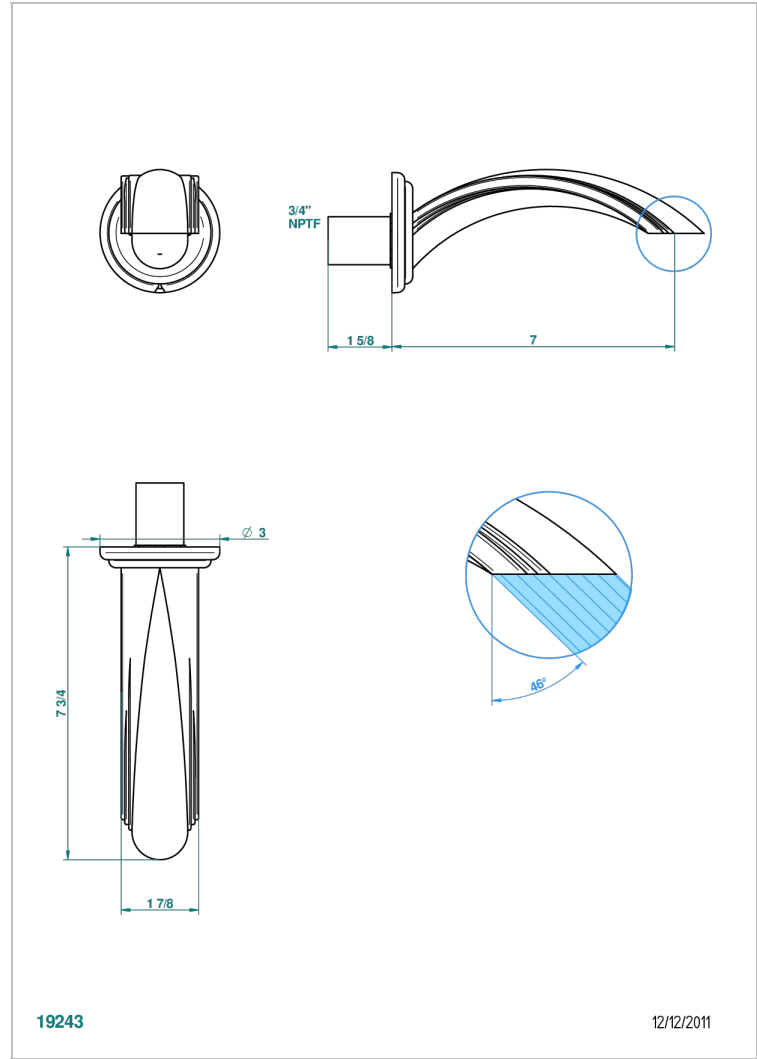

# CHEVERNY BLACK ONYX

U1V-22G/US

Wall mounted tub spout

THG<sup>®</sup>  
PARIS