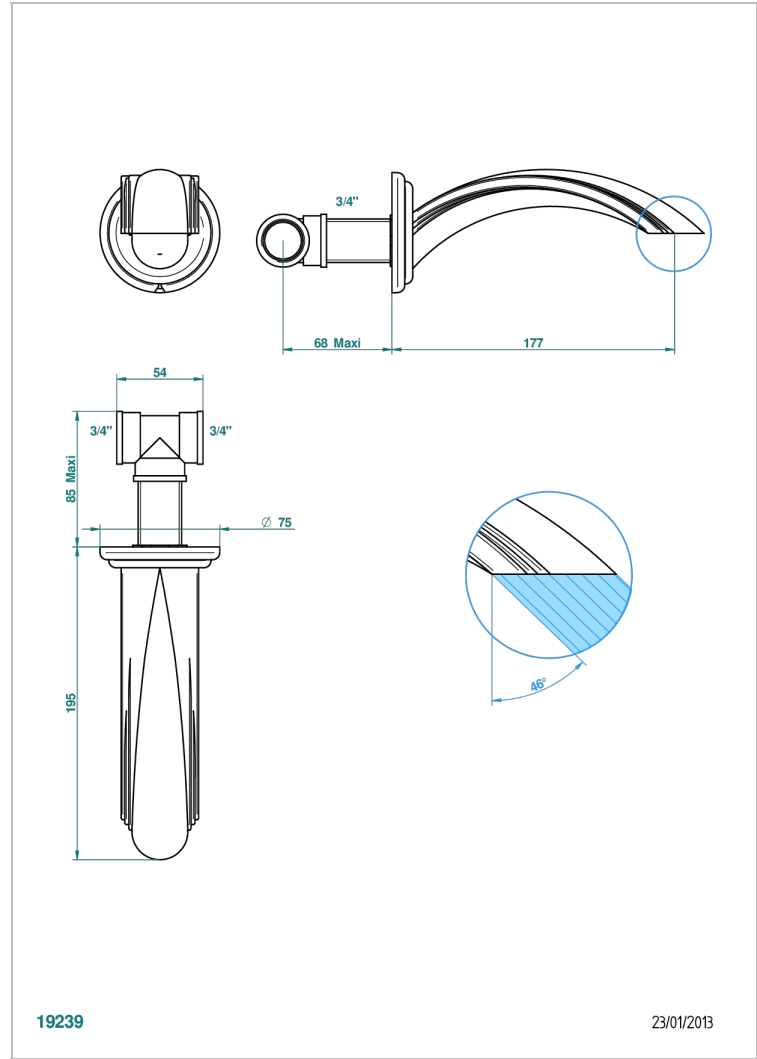

CHEVERNY BLACK ONYX

U1V-22G

Wall mounted bath spout, goliath

THG[®]
PARIS

CHARACTERISTIC

- Cheverny black Onyx
- Wall mounted bath spout, goliath

AVAILABLE FINITIONS

Antique nickel - H28
Black ceram - D30
Blush PVD - H62
Brass color PVD - H49
Brown bronze color PVD - F33
Gold color PVD - H52