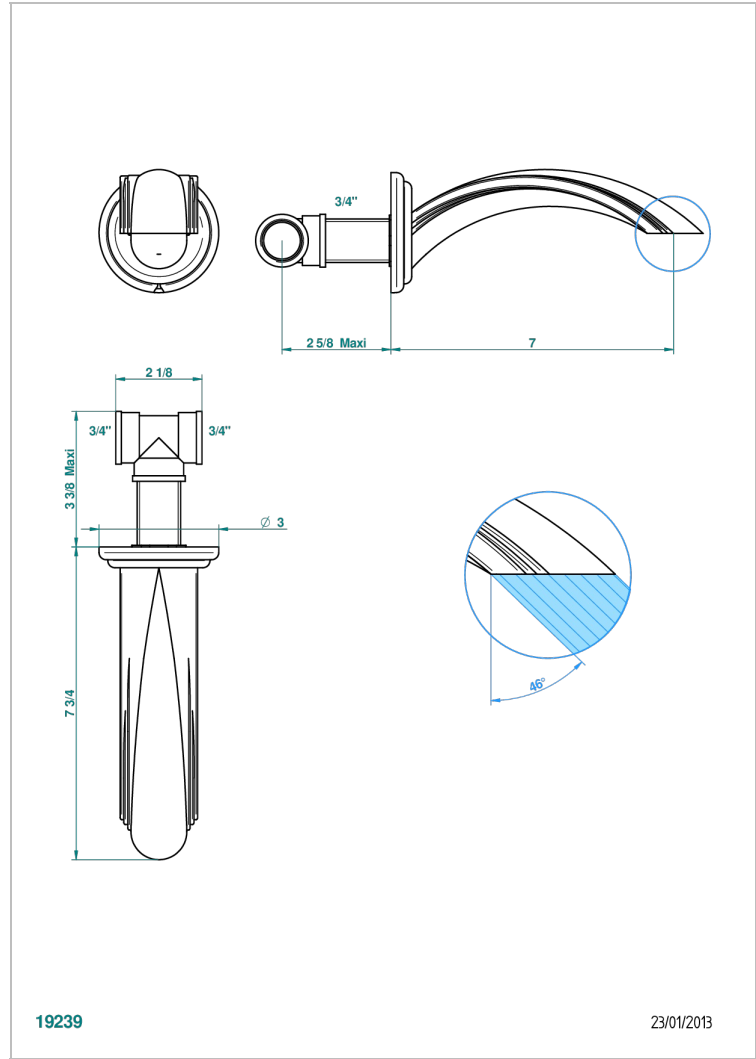

CHEVERNY BLACK ONYX

U1V-22G

Wall mounted bath spout, goliath

THG[®]
PARIS

19239

23/01/2013

CHARACTERISTIC

- Cheverny black Onyx
- Wall mounted bath spout, goliath

AVAILABLE FINITIONS

Antique nickel - H28
Black ceram - D30
Blush PVD - H62
Brass color PVD - H49
Brown bronze color PVD - F33
Gold color PVD - H52

Graphite PVD - H64
Matt Umber PVD - H67
Matt blush PVD - H60
Matt brass color PVD - H50
Matt brown bronze color PVD - F34
Matt chrome - C02