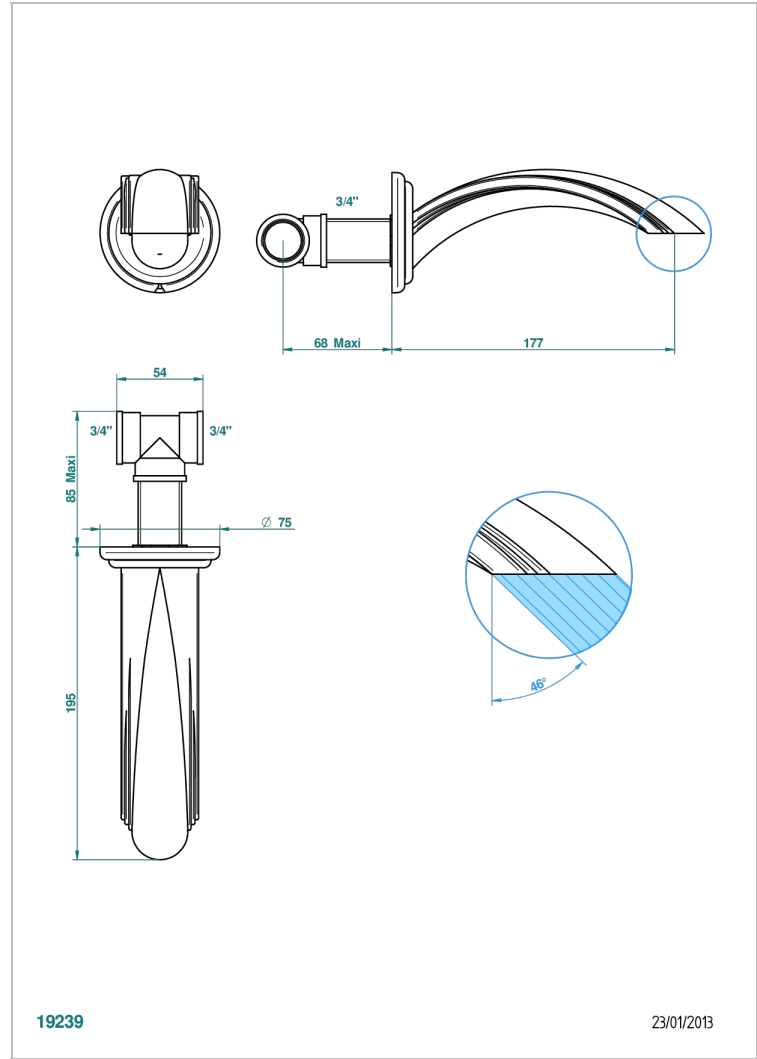

CHEVERNY SCHWARZER ONYX

U1V-22G

Wannenauslauf 3/4" zur Wandmontage - Goliath

THG[®]
PARIS

EIGENSCHAFTEN

- Cheverny Schwarzer Onyx
- Wannenauslauf 3/4" zur Wandmontage - Goliath

VERFÜGBARE OBERFLÄCHEN

Altnickel - H28
Blassgold - F30
Blassgold matt unlackiert - F31
Chrom - A02
Chrom / gold - G02
Chrom matt - C02

Gold - F01
Gold matt - F07
Mattschwarz keramik - D30
Nickel matt - C01
Pvd blush - H62
Pvd blush matt - H60

Pvd bronze braun - F33
Pvd bronze braun matt - F34
Pvd gold - H52
Pvd gold matt - H53
Pvd graphite - H64
Pvd graphite matt - H65

Pvd messing - H49
Pvd messing matt - H50
Pvd nickel - H55
Pvd nickel matt - H56
Pvd umber - H66
Pvd umber matt - H67

Silberrnickel - B01