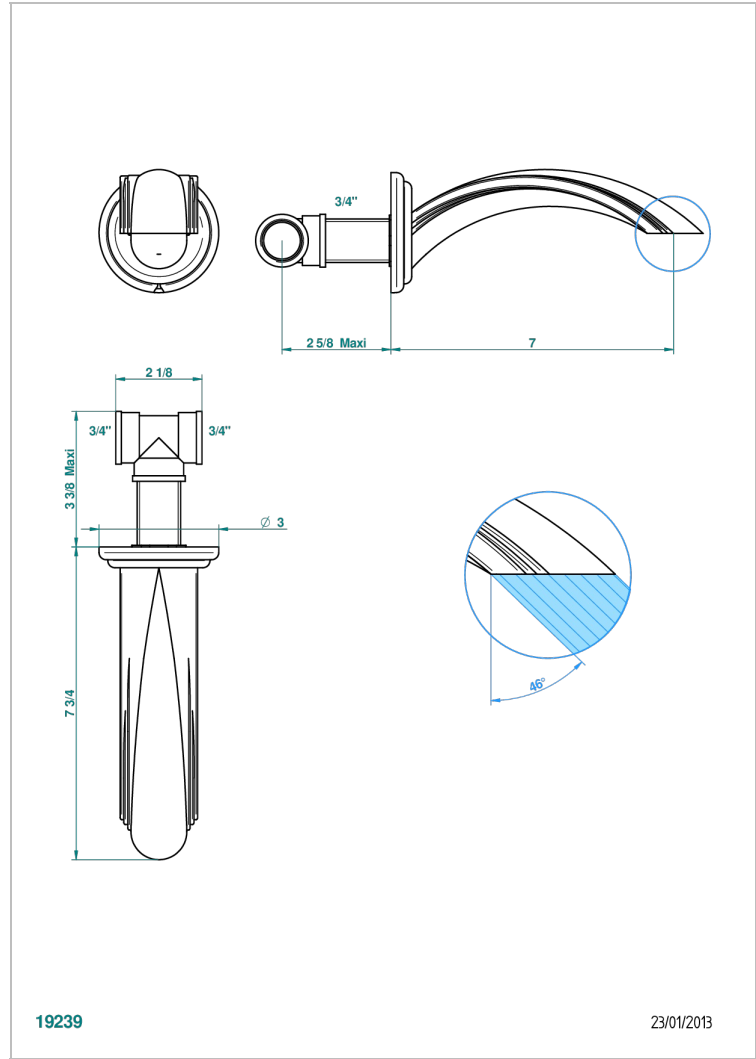

CHEVERNY BLACK ONYX

U1V-22G

Wall mounted bath spout, goliath

CHARACTERISTIC

- Cheverny black Onyx
- Wall mounted bath spout, goliath

AVAILABLE FINITIONS

Antique nickel - H28
Black ceram - D30
Blush PVD - H62
Brass color PVD - H49
Brown bronze color PVD - F33
Gold color PVD - H52