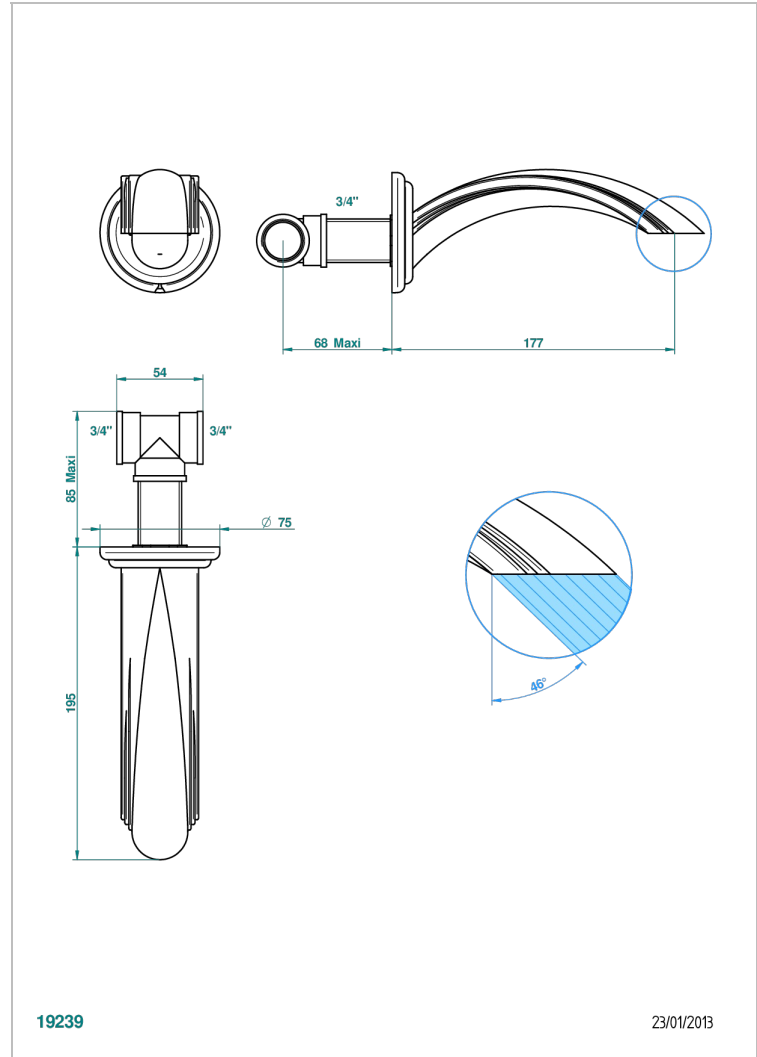

# CHEVERNY BLACK ONYX

U1V-22G

Wall mounted bath spout, goliath

THG<sup>®</sup>  
PARIS

## CHARACTERISTIC

- Cheverny black Onyx
- Wall mounted bath spout, goliath

## AVAILABLE FINITIONS

Antique nickel - H28  
Black ceram - D30  
Blush PVD - H62  
Brass color PVD - H49  
Brown bronze color PVD - F33  
Gold color PVD - H52

Graphite PVD - H64  
Matt Umber PVD - H67  
Matt blush PVD - H60  
Matt brass color PVD - H50  
Matt brown bronze color PVD - F34  
Matt chrome - C02