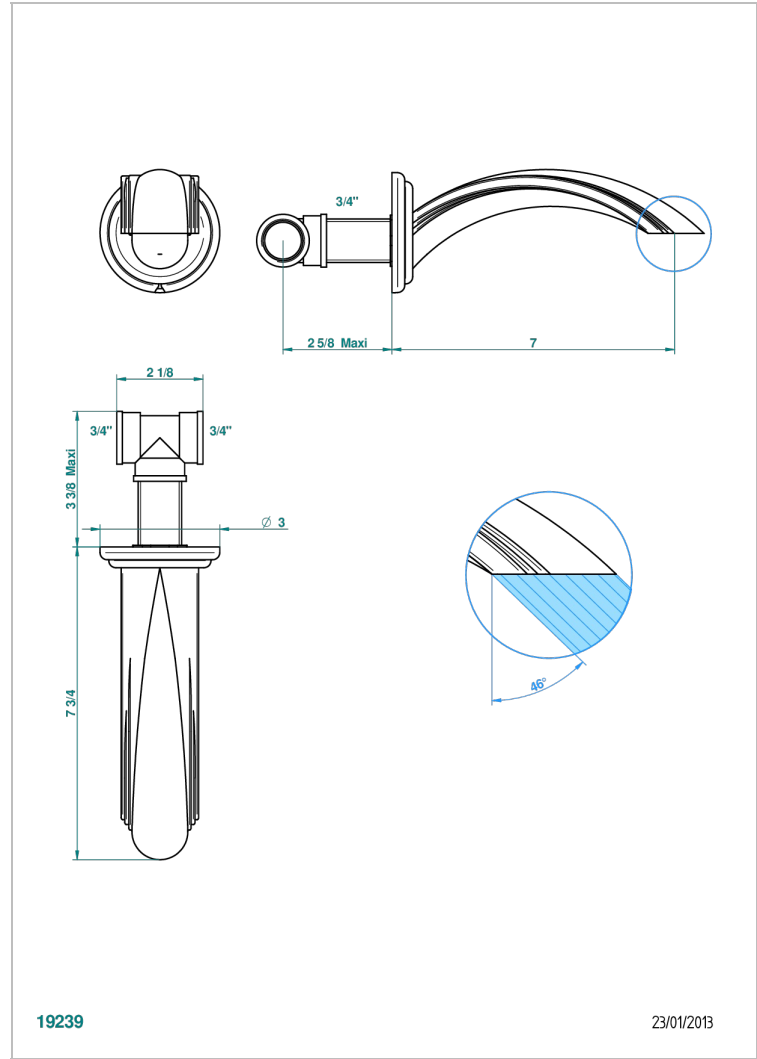

CHEVERNY BLACK ONYX

U1V-22G

Wall mounted bath spout, goliath

THG[®]
PARIS

19239

23/01/2013

CHARACTERISTIC

- Cheverny black Onyx
- Wall mounted bath spout, goliath

AVAILABLE FINITIONS

Antique nickel - H28
Black ceram - D30
Blush PVD - H62
Brass color PVD - H49
Brown bronze color PVD - F33
Gold color PVD - H52

Graphite PVD - H64
Matt Umber PVD - H67
Matt blush PVD - H60
Matt brass color PVD - H50
Matt brown bronze color PVD - F34
Matt chrome - C02