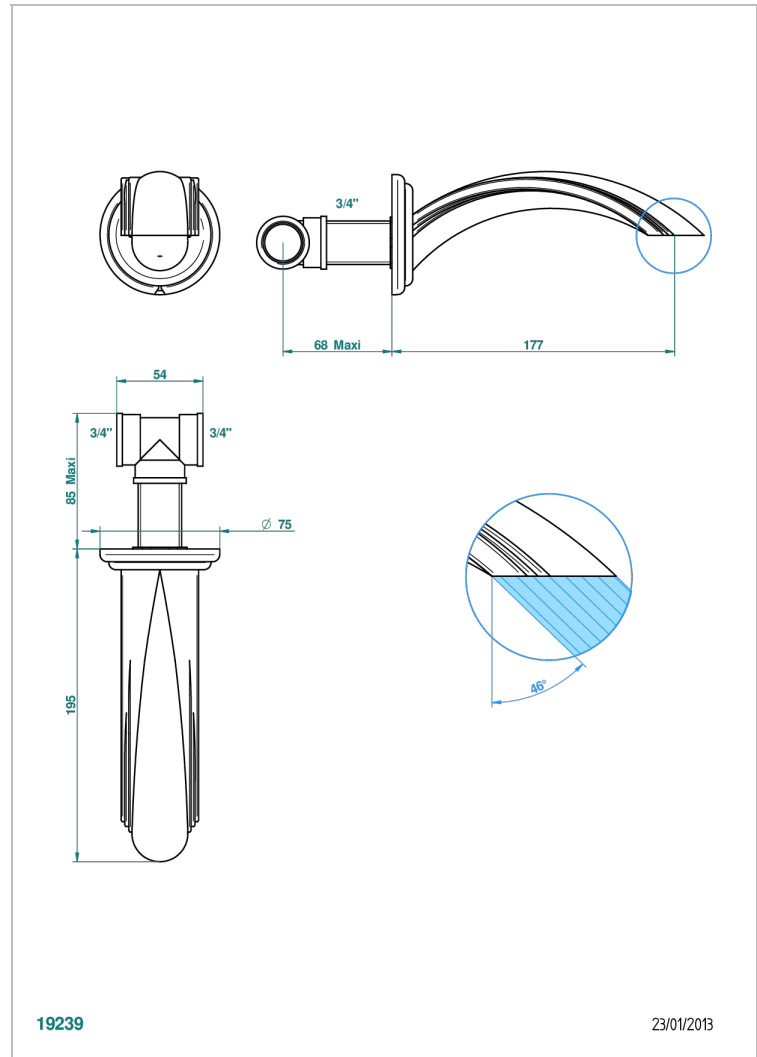

SULLY WHITE ONYX

U1S-22G

Wall mounted bath spout, goliath

THG[®]
PARIS

CHARACTERISTIC

- Sully white onyx
- Wall mounted bath spout, goliath

AVAILABLE FINITIONS

Antique nickel - H28
Black ceram - D30
Blush PVD - H62
Brass color PVD - H49
Brown bronze color PVD - F33
Gold color PVD - H52