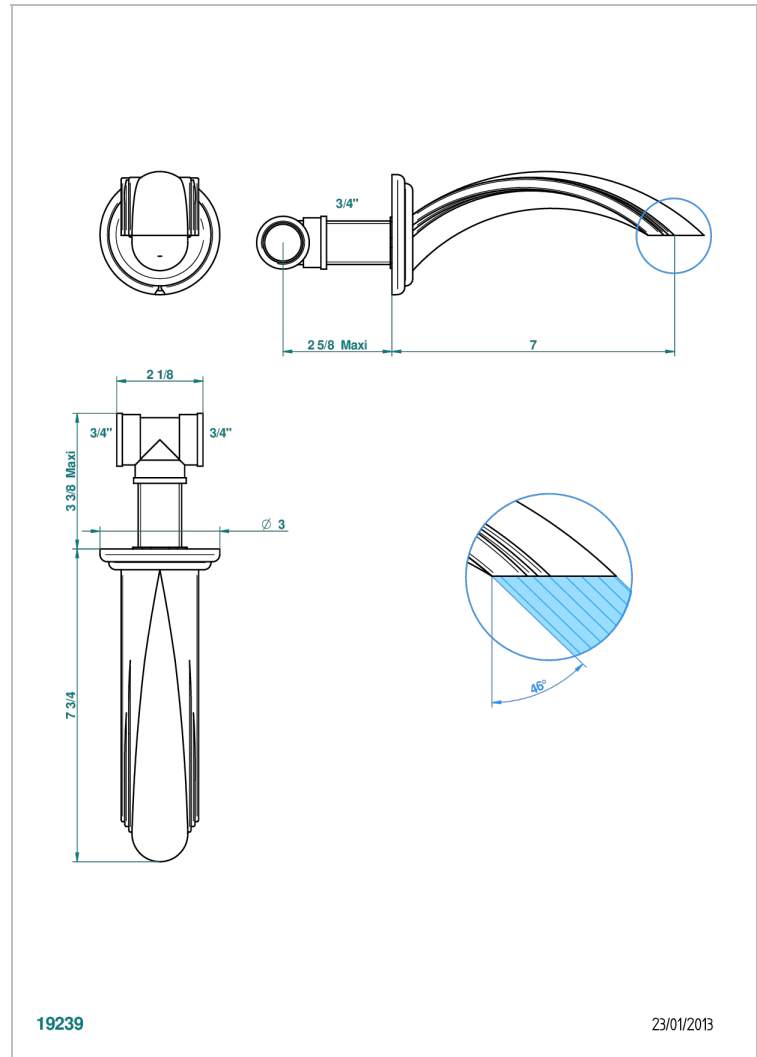

SULLY WHITE ONYX

U1S-22G

Wall mounted bath spout, goliath

THG[®]
PARIS

CHARACTERISTIC

- Sully white onyx
- Wall mounted bath spout, goliath

AVAILABLE FINITIONS

Antique nickel - H28
Black ceram - D30
Blush PVD - H62
Brass color PVD - H49
Brown bronze color PVD - F33
Gold color PVD - H52