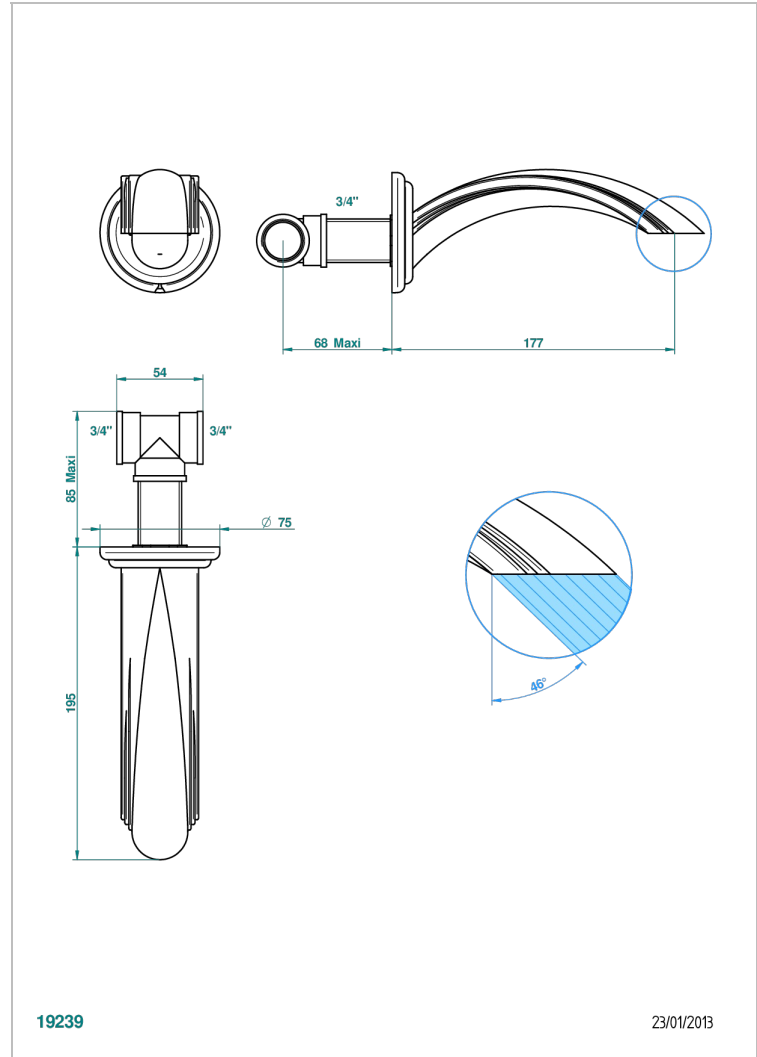

# SULLY WHITE ONYX

U1S-22G

Wall mounted bath spout, goliath

THG<sup>®</sup>  
PARIS

## CHARACTERISTIC

- Sully white onyx
- Wall mounted bath spout, goliath

## AVAILABLE FINITIONS

Antique nickel - H28  
Black ceram - D30  
Blush PVD - H62  
Brass color PVD - H49  
Brown bronze color PVD - F33  
Gold color PVD - H52

Graphite PVD - H64  
Matt Umber PVD - H67  
Matt blush PVD - H60  
Matt brass color PVD - H50  
Matt brown bronze color PVD - F34  
Matt chrome - C02