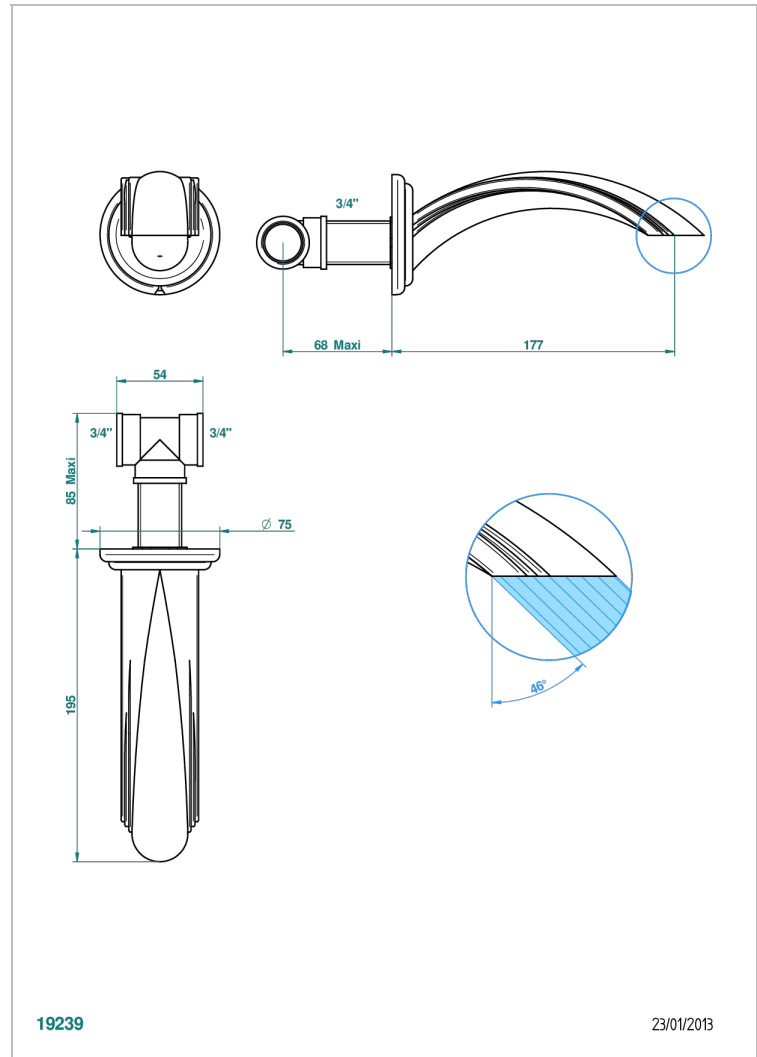

SULLY, ONYX WEISS

U1S-22G

Wannenauslauf 3/4" zur Wandmontage - Goliath

THG[®]
PARIS

EIGENSCHAFTEN

- Sully, Onyx Weiß
- Wannenauslauf 3/4" zur Wandmontage - Goliath

VERFÜGBARE OBERFLÄCHEN

Altnickel - H28
Blassgold - F30
Blassgold matt unlackiert - F31
Chrom - A02
Chrom / gold - G02
Chrom matt - C02

Gold - F01
Gold matt - F07
Mattschwarz keramik - D30
Nickel matt - C01
Pvd blush - H62
Pvd blush matt - H60

Pvd bronze braun - F33
Pvd bronze braun matt - F34
Pvd gold - H52
Pvd gold matt - H53
Pvd graphite - H64
Pvd graphite matt - H65

Pvd messing - H49
Pvd messing matt - H50
Pvd nickel - H55
Pvd nickel matt - H56
Pvd umber - H66
Pvd umber matt - H67

Silberrnickel - B01