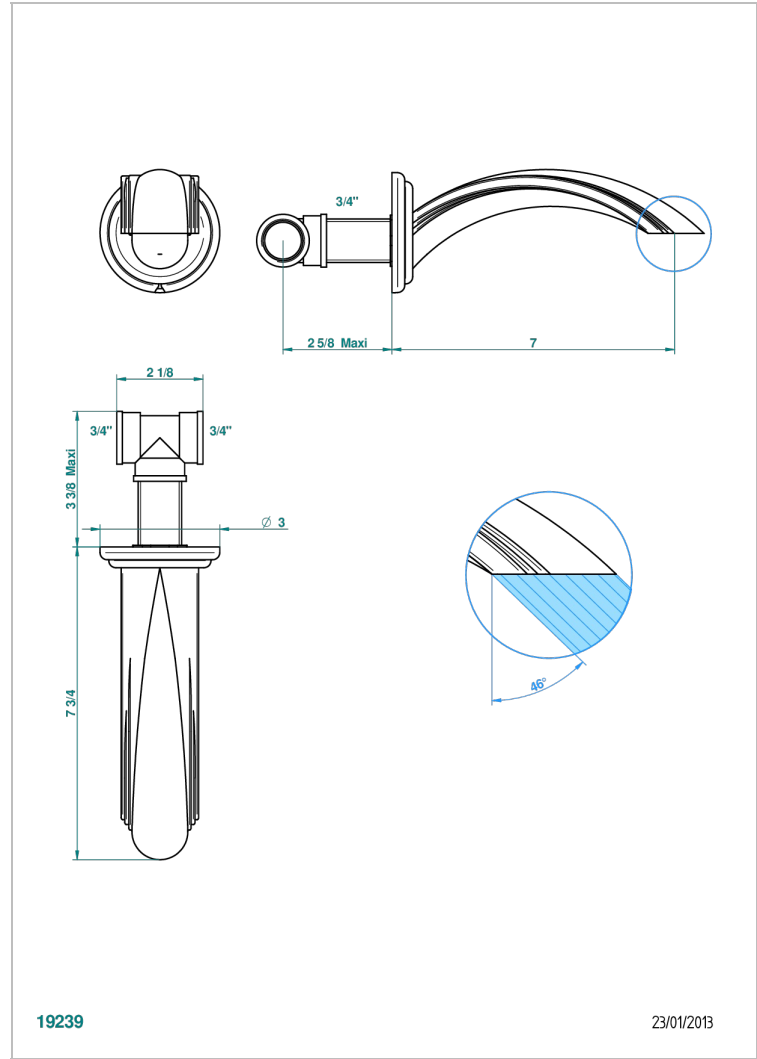

SULLY WHITE ONYX

U1S-22G

Wall mounted bath spout, goliath

THG[®]
PARIS

CHARACTERISTIC

- Sully white onyx
- Wall mounted bath spout, goliath

AVAILABLE FINITIONS

Antique nickel - H28
Black ceram - D30
Blush PVD - H62
Brass color PVD - H49
Brown bronze color PVD - F33
Gold color PVD - H52