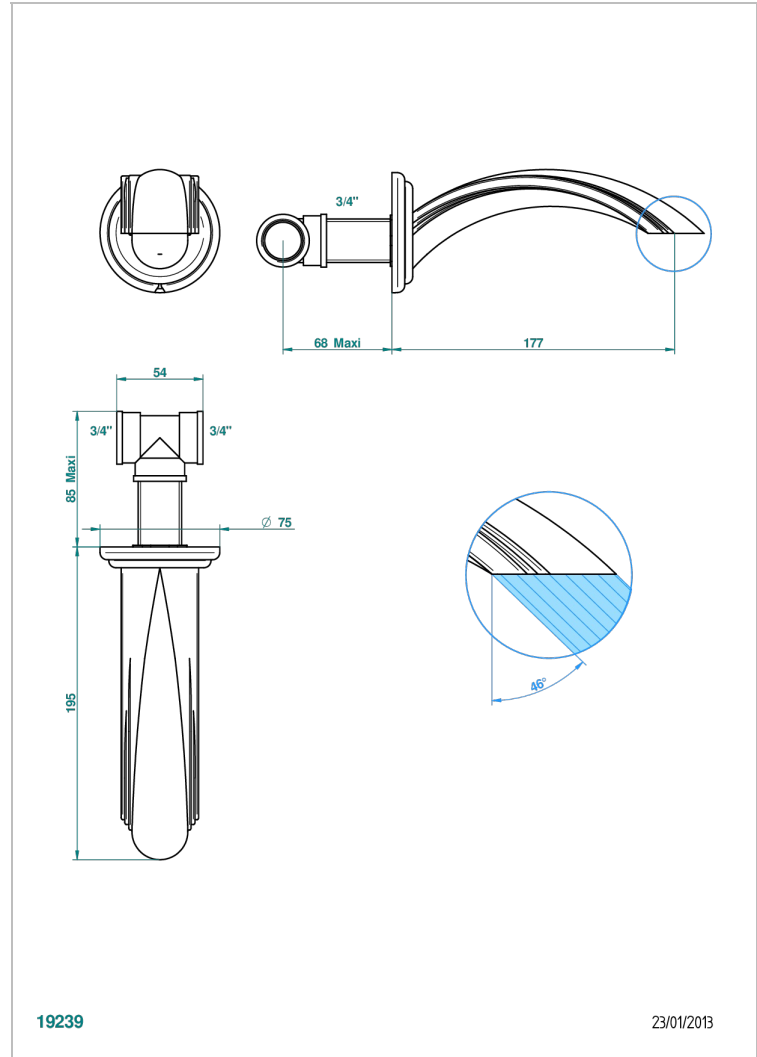

SULLY WHITE ONYX

U1S-22G

Wall mounted bath spout, goliath

THG[®]
PARIS

CHARACTERISTIC

- Sully white onyx
- Wall mounted bath spout, goliath

AVAILABLE FINITIONS

Antique nickel - H28
Black ceram - D30
Blush PVD - H62
Brass color PVD - H49
Brown bronze color PVD - F33
Gold color PVD - H52