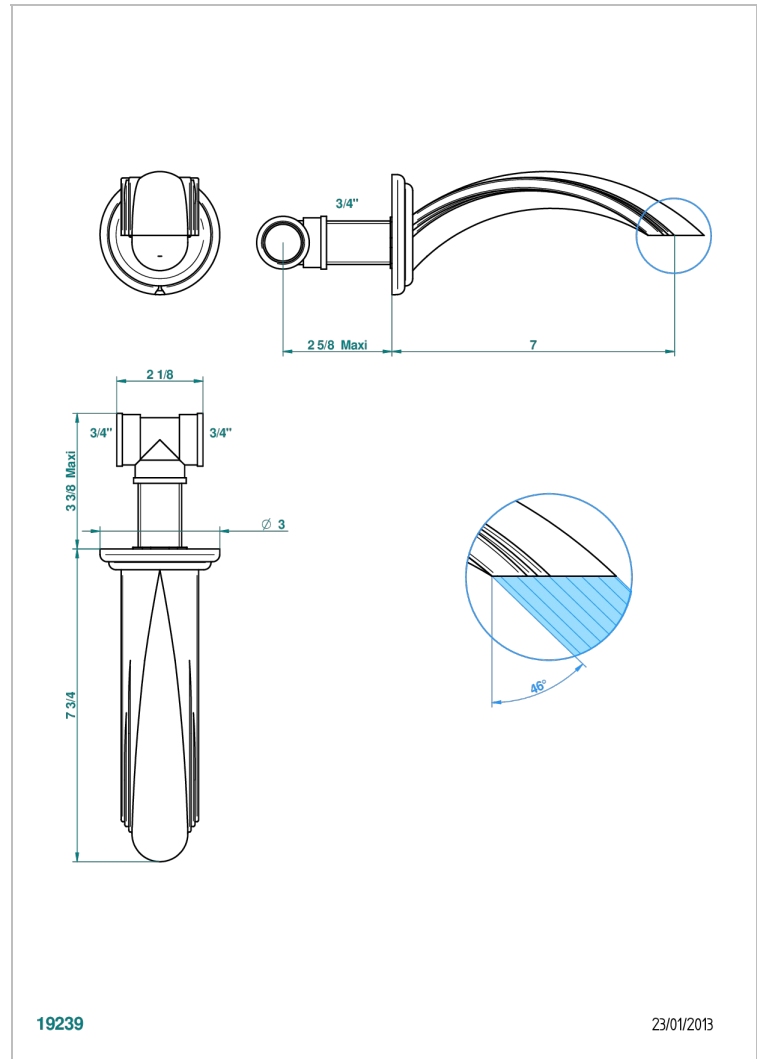

SULLY WHITE ONYX

U1S-22G

Wall mounted bath spout, goliath

THG[®]
PARIS

CHARACTERISTIC

- Sully white onyx
- Wall mounted bath spout, goliath

AVAILABLE FINITIONS

Antique nickel - H28
Black ceram - D30
Blush PVD - H62
Brass color PVD - H49
Brown bronze color PVD - F33
Gold color PVD - H52