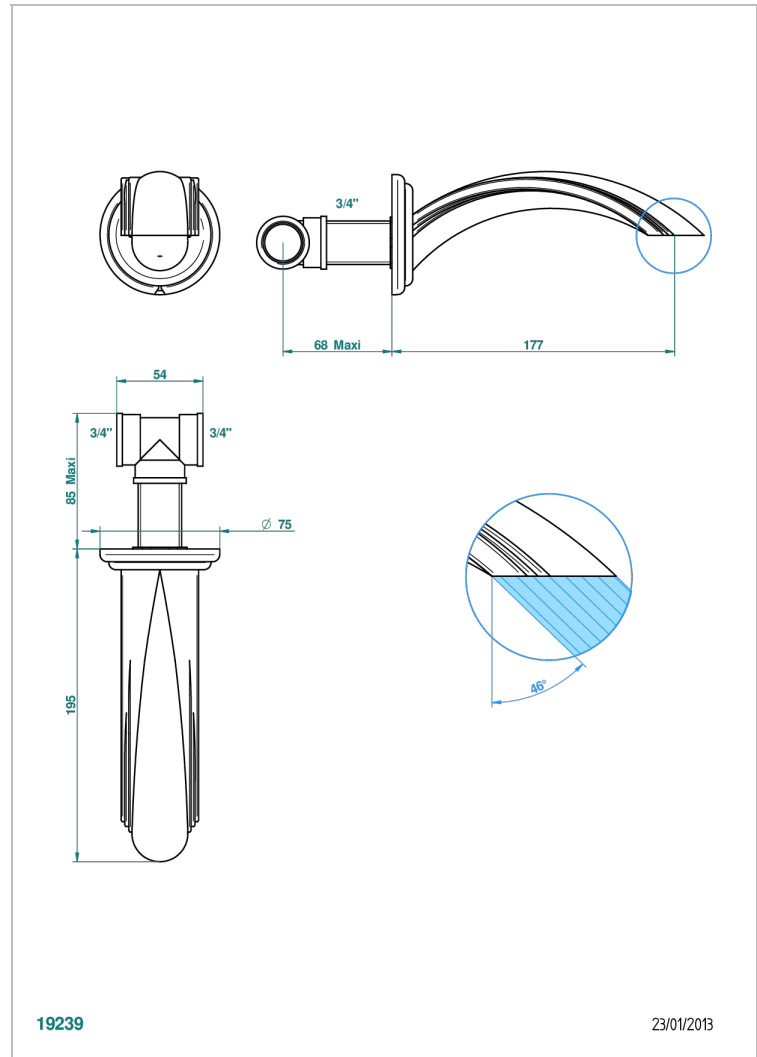

# PANTHERE CLEAR CRYSTAL

A2H-22G

Wall mounted bath spout, goliath

THG<sup>®</sup>  
PARIS

## CHARACTERISTIC

- Panthère Clear crystal
- Wall mounted bath spout, goliath

## AVAILABLE FINITIONS

Antique nickel - H28  
Black ceram - D30  
Blush PVD - H62  
Brass color PVD - H49  
Brown bronze color PVD - F33  
Gold color PVD - H52

Graphite PVD - H64  
Lacquered light bronze - D01  
Matt Umber PVD - H67  
Matt blush PVD - H60  
Matt brass color PVD - H50  
Matt brown bronze color PVD - F34