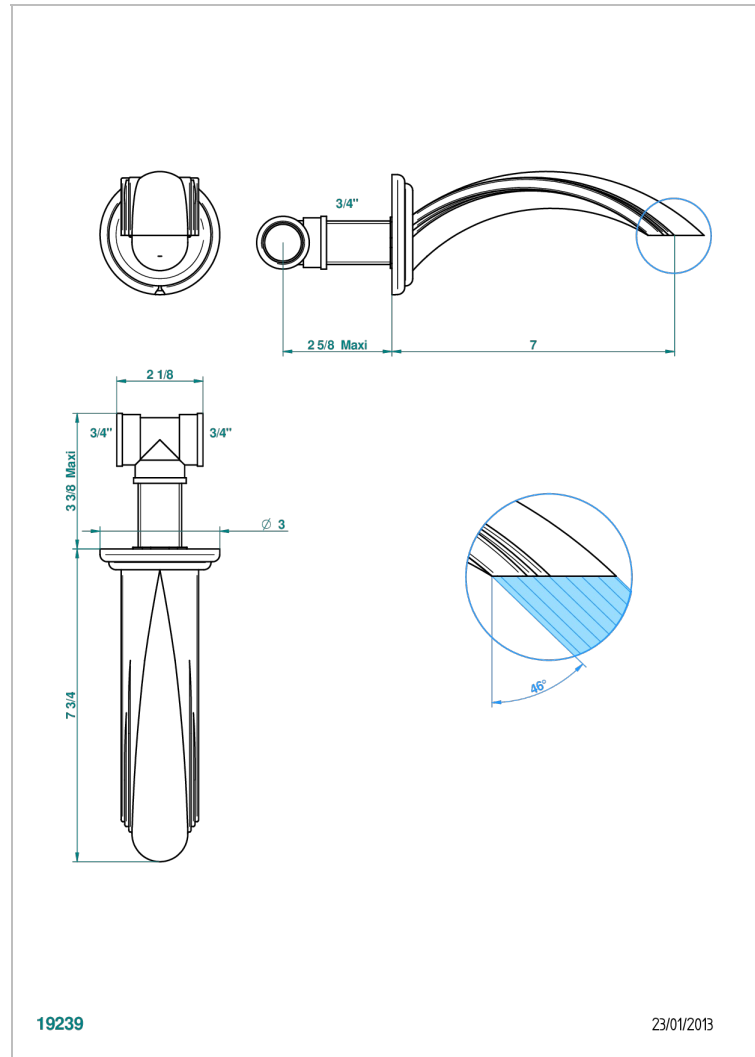

# PANTHERE CLEAR CRYSTAL

A2H-22G

Wall mounted bath spout, goliath

THG<sup>®</sup>  
PARIS

## CHARACTERISTIC

- Panthere Clear crystal
- Wall mounted bath spout, goliath