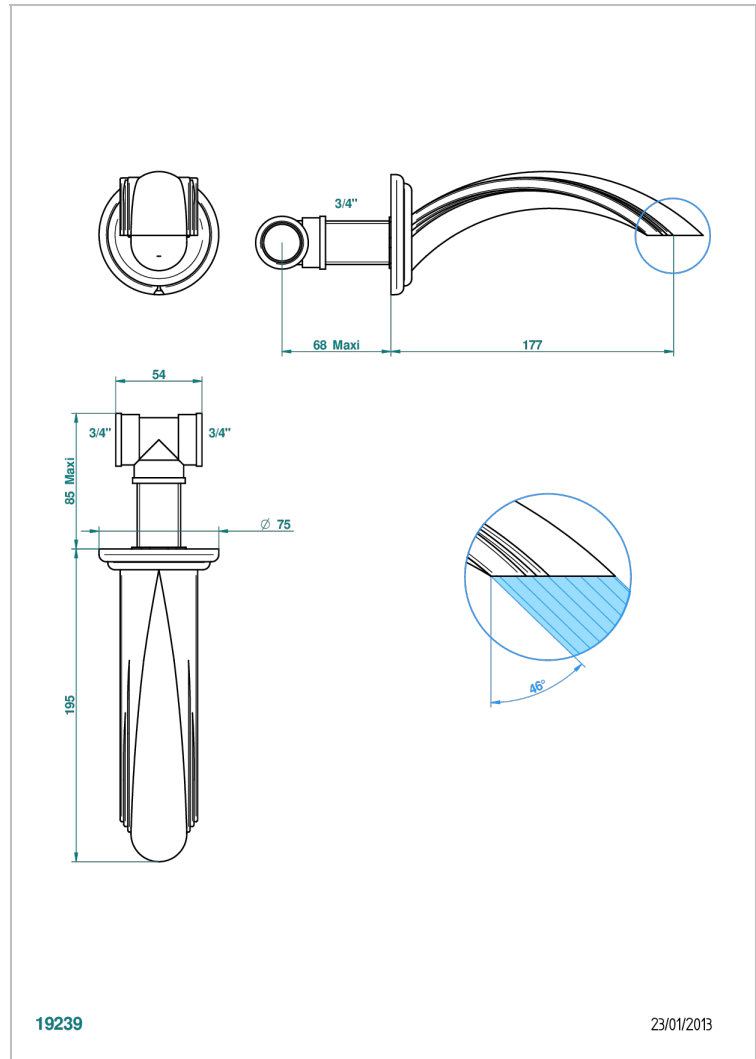

PANTHERE CLEAR CRYSTAL

A2H-22G

Wall mounted bath spout, goliath

THG[®]
PARIS

CHARACTERISTIC

- Panthère Clear crystal
- Wall mounted bath spout, goliath

AVAILABLE FINITIONS

Antique nickel - H28
Black ceram - D30
Blush PVD - H62
Brass color PVD - H49
Brown bronze color PVD - F33
Gold color PVD - H52

Graphite PVD - H64
Lacquered light bronze - D01
Matt Umber PVD - H67
Matt blush PVD - H60
Matt brass color PVD - H50
Matt brown bronze color PVD - F34

Matt chrome - C02
Matt gold - F07
Matt gold color PVD - H53
Matt graphite PVD - H65
Matt nickel (color finish) - C01
Matt nickel color PVD - H56

Nickel color PVD - H55
Polished chrome (color finish) - A02
Polished chrome / Polished gold (color finish) - G02
Polished gold (color finish) - F01
Polished nickel - B01
Soft gold - F30

Soft matt gold - F31
Umber PVD - H66
Varnished matt antique red copper (color finish) - H07