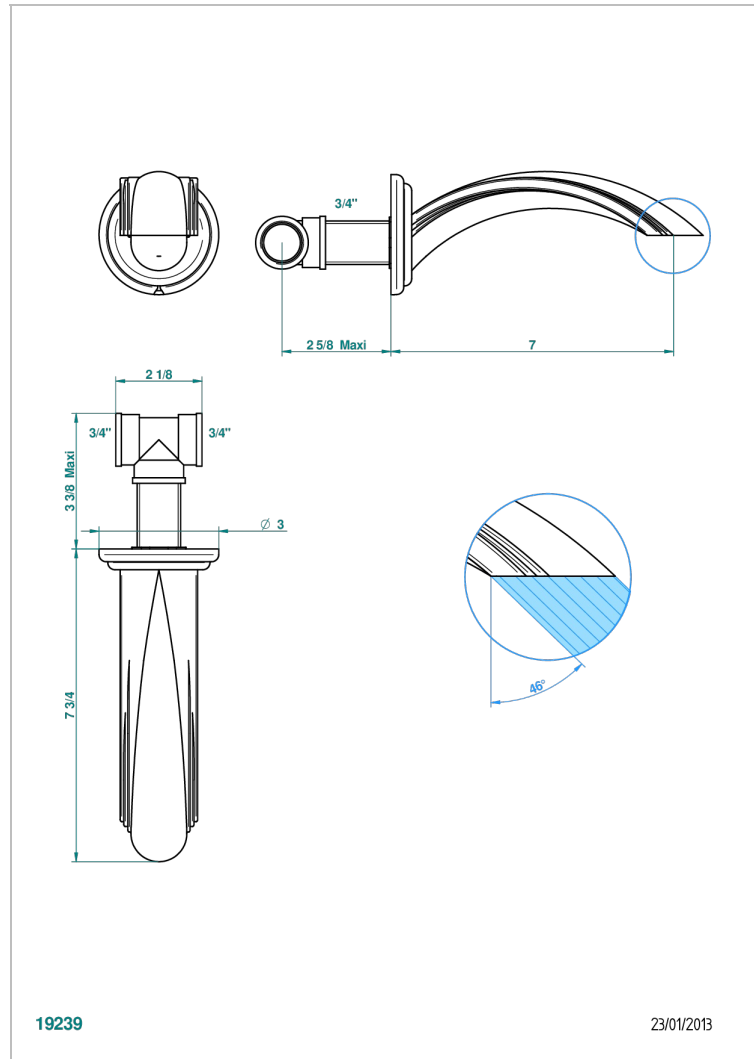

PANTHERE CLEAR CRYSTAL

A2H-22G

Wall mounted bath spout, goliath

THG[®]
PARIS

CHARACTERISTIC

- Panthère Clear crystal
- Wall mounted bath spout, goliath

AVAILABLE FINITIONS

Antique nickel - H28
Black ceram - D30
Blush PVD - H62
Brass color PVD - H49
Brown bronze color PVD - F33
Gold color PVD - H52

Nickel color PVD - H55
Polished chrome (color finish) - A02
Polished chrome / Polished gold (color finish) - G02
Polished gold (color finish) - F01
Polished nickel - B01
Soft gold - F30

Soft matt gold - F31
Umber PVD - H66
Varnished matt antique red copper (color finish) - H07