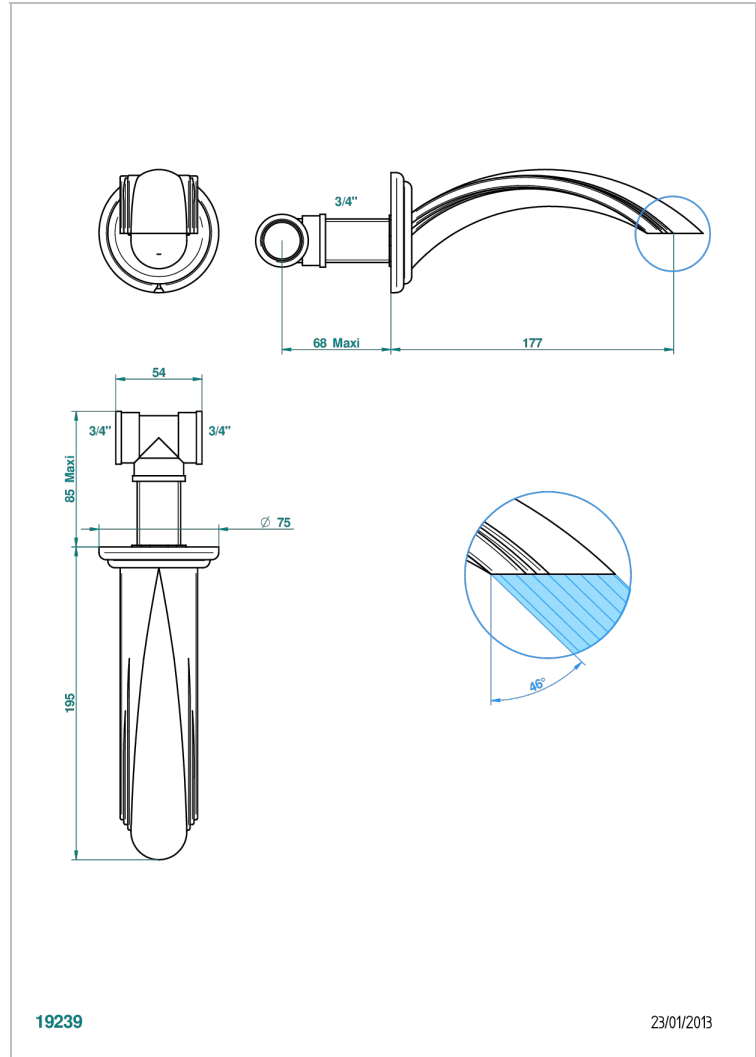

AMBOISE LAPIS LAZULI

A1K-22G

Wall mounted bath spout, goliath

CHARACTERISTIC

- Amboise Lapis Lazuli
- Wall mounted bath spout, goliath

AVAILABLE FINITIONS

Antique nickel - H28
Black ceram - D30
Blush PVD - H62
Brass color PVD - H49
Brown bronze color PVD - F33
Gold color PVD - H52