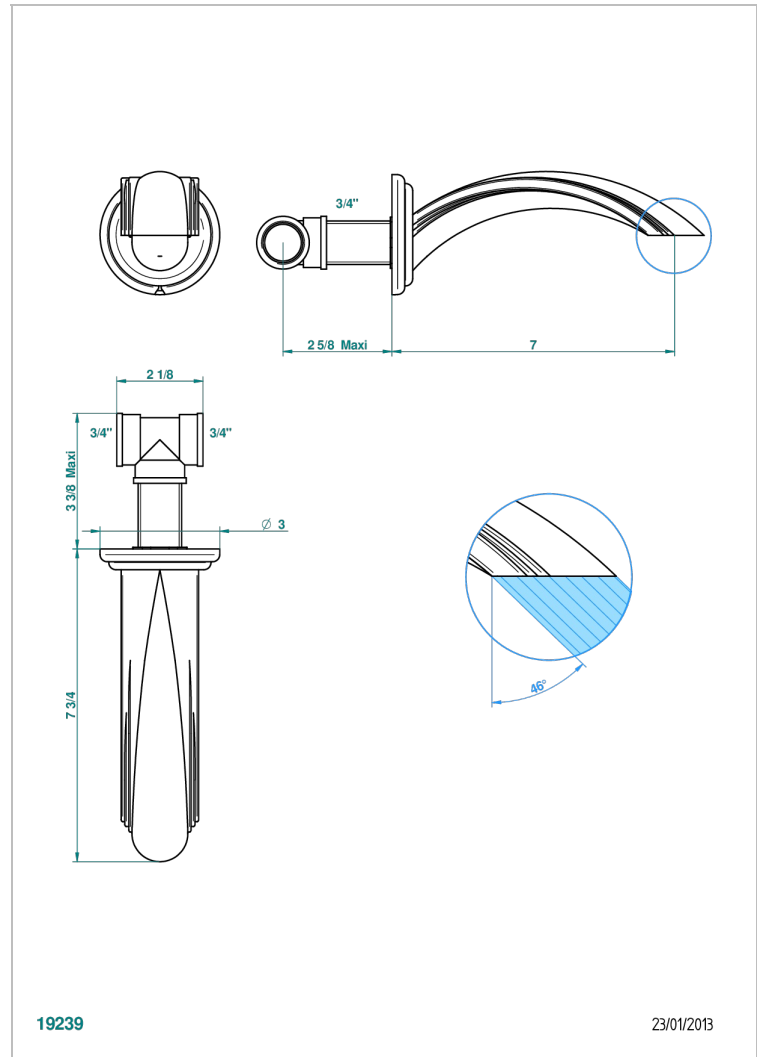

AMBOISE LAPIS LAZULI

A1K-22G

Wall mounted bath spout, goliath

THG[®]
PARIS

CHARACTERISTIC

- Amboise Lapis Lazuli
- Wall mounted bath spout, goliath

AVAILABLE FINITIONS

Antique nickel - H28
Black ceram - D30
Blush PVD - H62
Brass color PVD - H49
Brown bronze color PVD - F33
Gold color PVD - H52