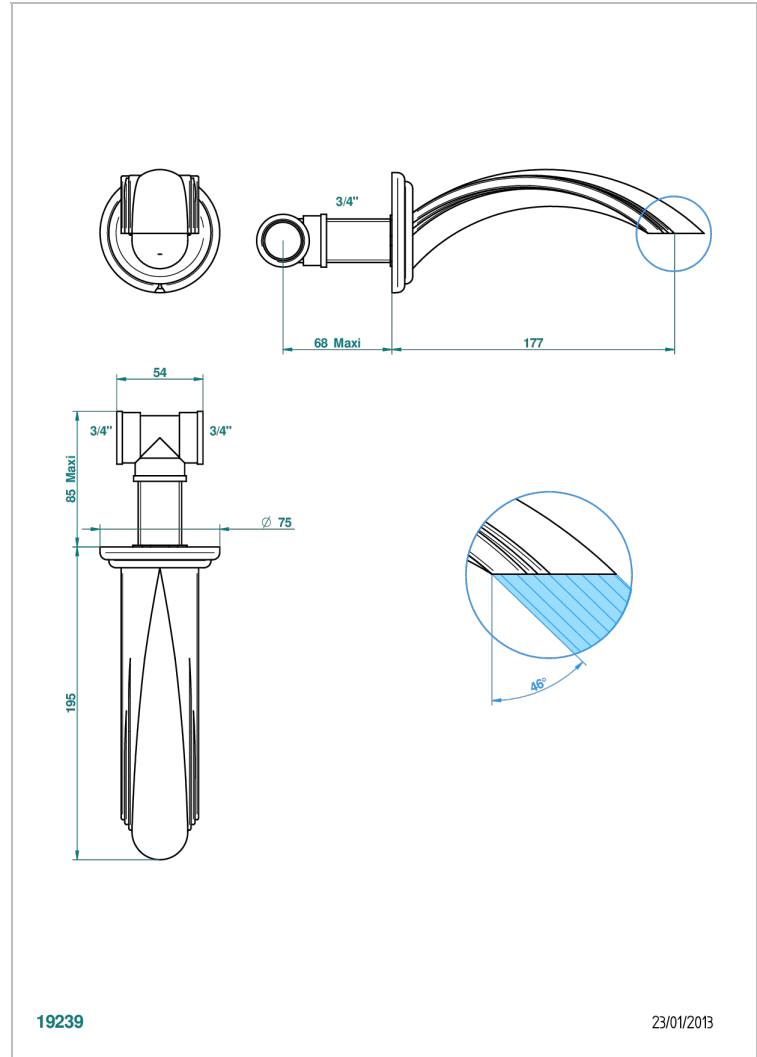

AMBOISE MALACHITE

A1J-22G

Wall mounted bath spout, goliath

CHARACTERISTIC

- Amboise Malachite
- Wall mounted bath spout, goliath

AVAILABLE FINITIONS

Antique nickel - H28
Black ceram - D30
Blush PVD - H62
Brass color PVD - H49
Brown bronze color PVD - F33
Gold color PVD - H52