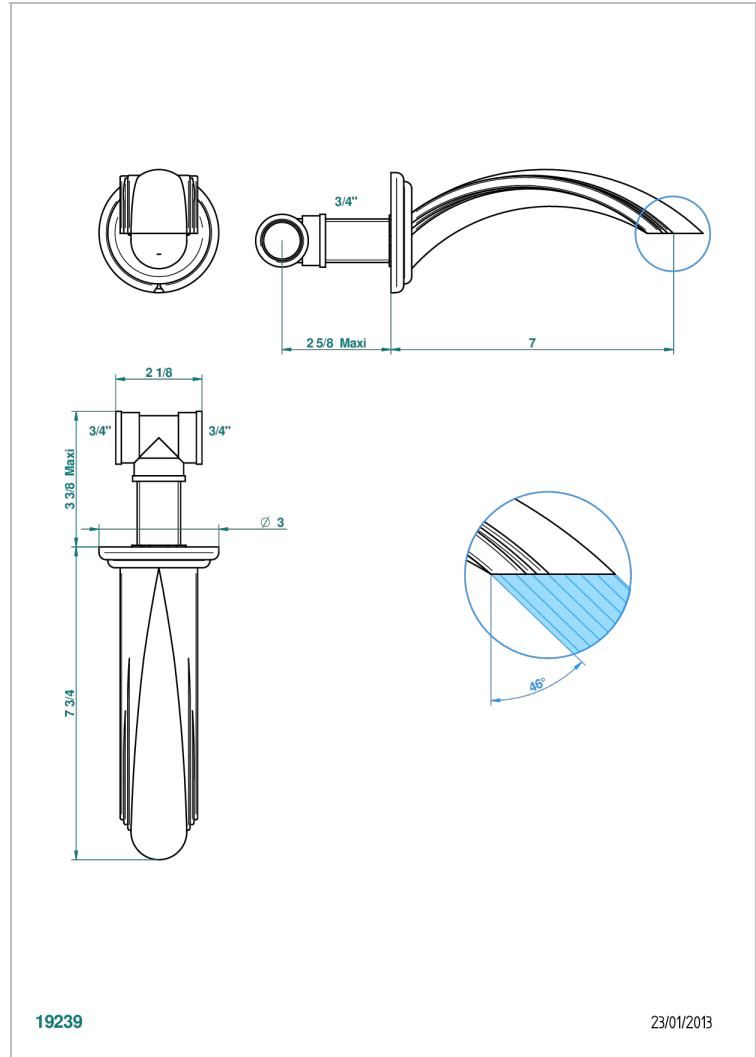

AMBOISE MALACHITE

A1J-22G

Wall mounted bath spout, goliath

CHARACTERISTIC

- Amboise Malachite
- Wall mounted bath spout, goliath

AVAILABLE FINITIONS

Antique nickel - H28
Black ceram - D30
Blush PVD - H62
Brass color PVD - H49
Brown bronze color PVD - F33
Gold color PVD - H52