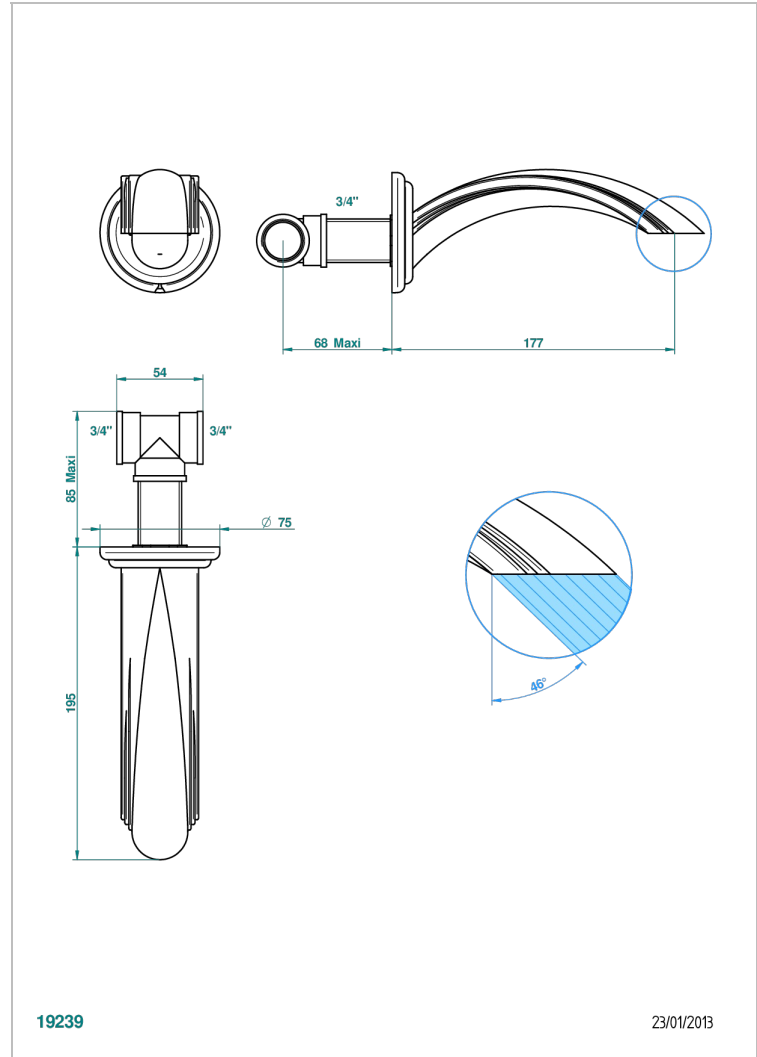

# AMBOISE MALACHITE

A1J-22G

Wall mounted bath spout, goliath

## CHARACTERISTIC

- Amboise Malachite
- Wall mounted bath spout, goliath

## AVAILABLE FINITIONS

Antique nickel - H28  
Black ceram - D30  
Blush PVD - H62  
Brass color PVD - H49  
Brown bronze color PVD - F33  
Gold color PVD - H52

Graphite PVD - H64  
Matt Umber PVD - H67  
Matt blush PVD - H60  
Matt brass color PVD - H50  
Matt brown bronze color PVD - F34  
Matt chrome - C02