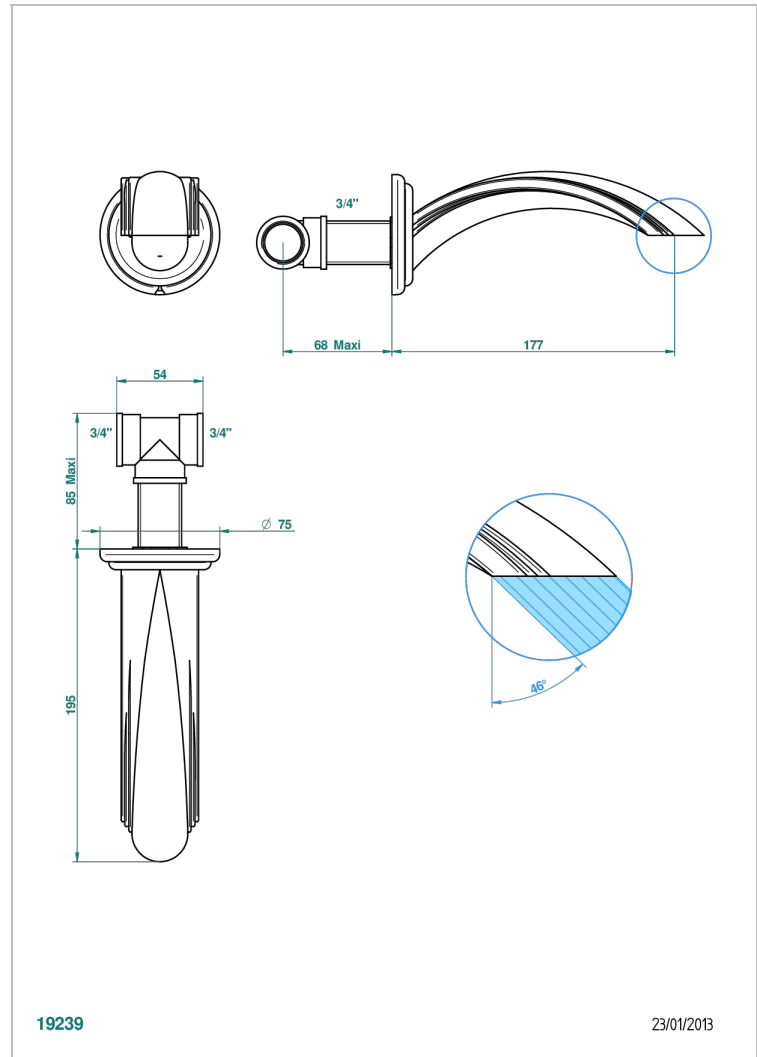

AMBOISE, MALACHIT

A1J-22G

Wannenauslauf 3/4" zur Wandmontage - Goliath

THG[®]
PARIS

EIGENSCHAFTEN

- Amboise, Malachit
- Wannenauslauf 3/4" zur Wandmontage - Goliath

VERFÜGBARE OBERFLÄCHEN

Altnickel - H28
Blassgold - F30
Blassgold matt unlackiert - F31
Chrom - A02
Chrom / gold - G02
Chrom matt - C02

Gold - F01
Gold matt - F07
Mattschwarz keramik - D30
Nickel matt - C01
Pvd blush - H62
Pvd blush matt - H60

Pvd bronze braun - F33
Pvd bronze braun matt - F34
Pvd gold - H52
Pvd gold matt - H53
Pvd graphite - H64
Pvd graphite matt - H65

Pvd messing - H49
Pvd messing matt - H50
Pvd nickel - H55
Pvd nickel matt - H56
Pvd umber - H66
Pvd umber matt - H67

Silberrnickel - B01