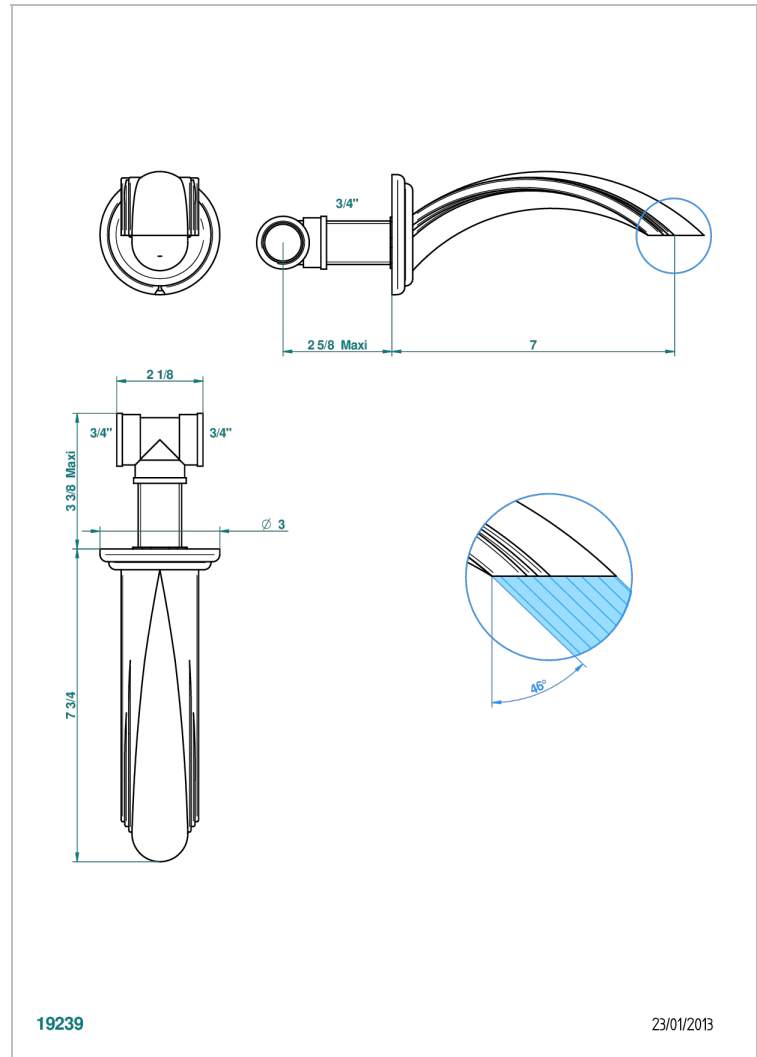

AMBOISE, MALACHIT

A1J-22G

Wannenauslauf 3/4" zur Wandmontage - Goliath

THG[®]
PARIS

EIGENSCHAFTEN

- Amboise, Malachit
- Wannenauslauf 3/4" zur Wandmontage - Goliath

VERFÜGBARE OBERFLÄCHEN

Altnickel - H28
Blassgold - F30
Blassgold matt unlackiert - F31
Chrom - A02
Chrom / gold - G02
Chrom matt - C02

Gold - F01
Gold matt - F07
Mattschwarz keramik - D30
Nickel matt - C01
Pvd blush - H62
Pvd blush matt - H60

Pvd bronze braun - F33
Pvd bronze braun matt - F34
Pvd gold - H52
Pvd gold matt - H53
Pvd graphite - H64
Pvd graphite matt - H65

Pvd messing - H49
Pvd messing matt - H50
Pvd nickel - H55
Pvd nickel matt - H56
Pvd umber - H66
Pvd umber matt - H67

Silberrnickel - B01