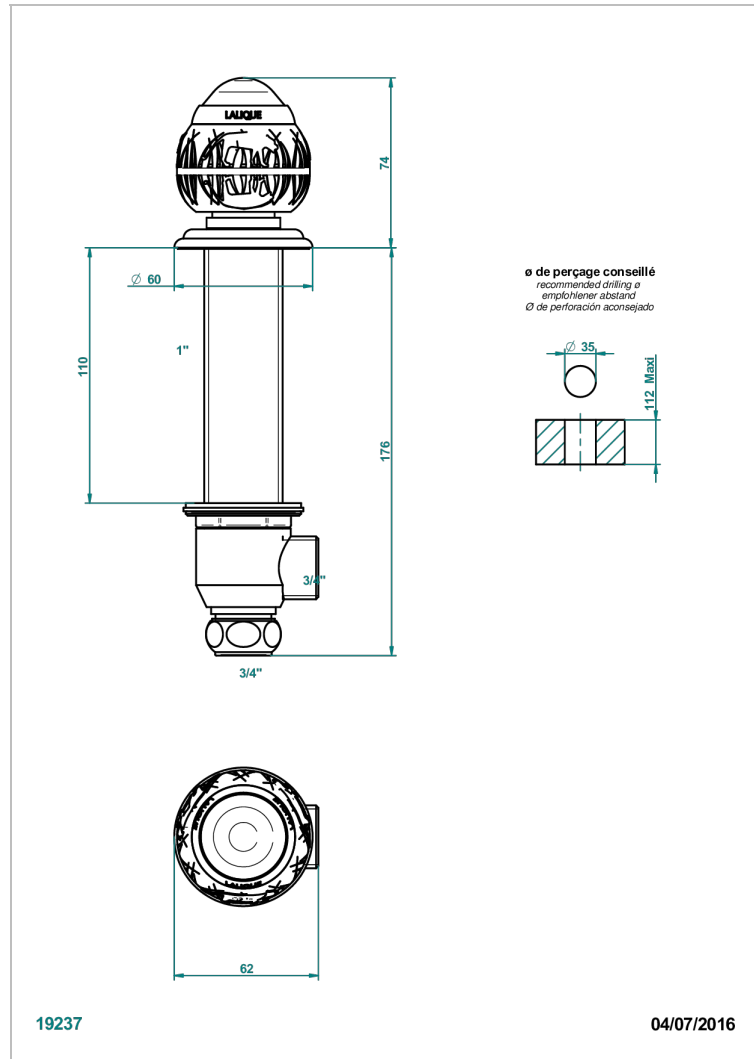

PANTHERE CLEAR CRYSTAL

A2H-36M

Deck valve 3/4 inch with trim for extra thick deck

THG[®]
PARIS

CHARACTERISTIC

- Panthere Clear crystal
- Deck valve 3/4 inch with trim for extra thick deck

AVAILABLE FINITIONS