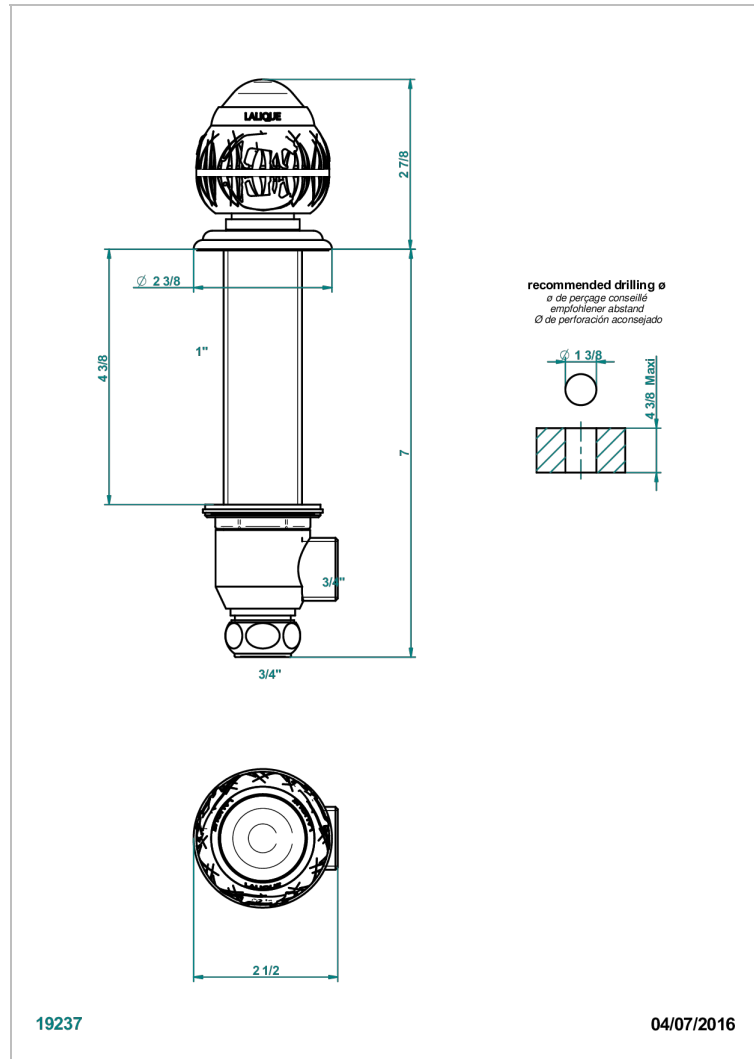

PANTHERE CLEAR CRYSTAL

A2H-36M

Deck valve 3/4 inch with trim for extra thick deck

THG[®]
PARIS

CHARACTERISTIC

- Panthere Clear crystal
- Deck valve 3/4 inch with trim for extra thick deck

AVAILABLE FINITIONS