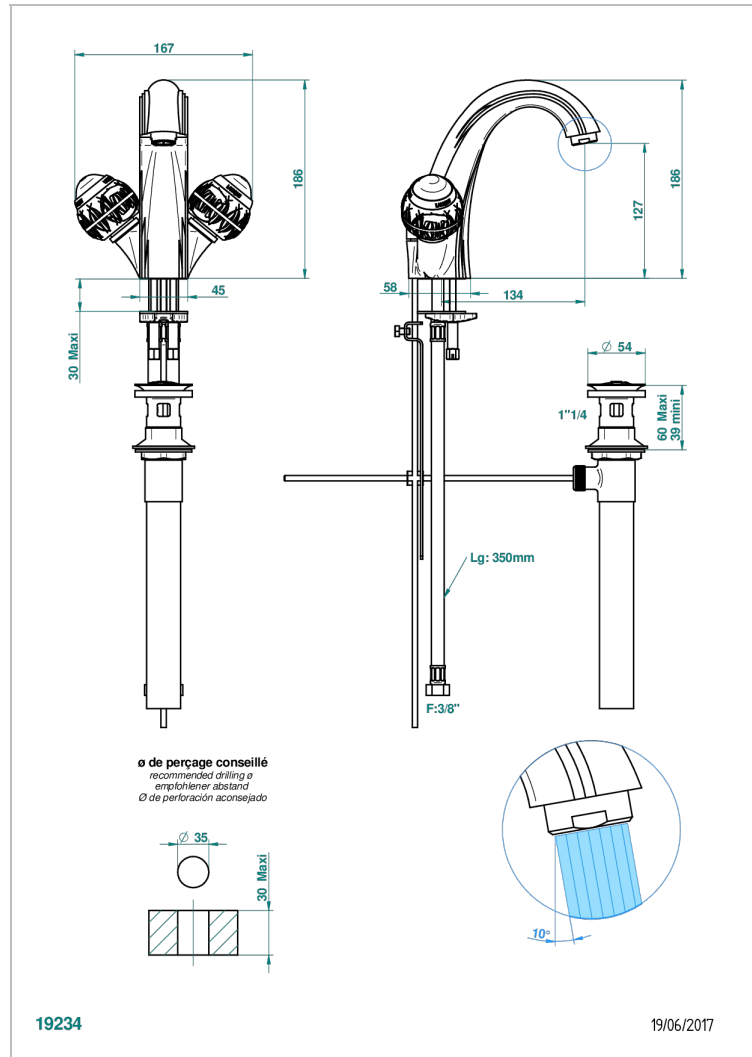

PANTHERE BLACK CRYSTAL

A2K-2155/US

Single hole lavatory set with drain

THG[®]
PARIS

CHARACTERISTIC

- Panthere Black crystal
- Single hole lavatory set with drain

TECHNICAL SPECS

- Recommandé : 3 bars (max. 5 bars) - Advised : 43,5 psi (max. 72 psi)
- 5,7 l/min à 3 bars (1.5 gpm at 43.5 psi)