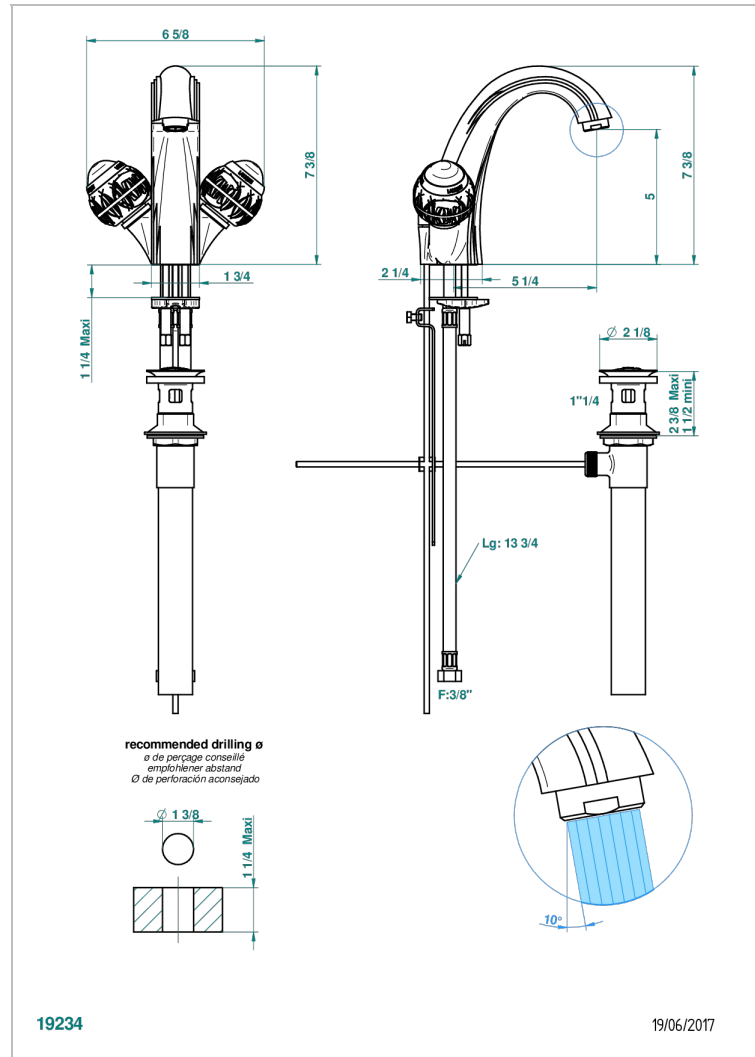

PANTHERE BLACK CRYSTAL

A2K-2155/US

Single hole lavatory set with drain

THG[®]
PARIS

CHARACTERISTIC

- Panthère Black crystal
- Single hole lavatory set with drain

TECHNICAL SPECS

- Recommandé : 3 bars (max. 5 bars) - Advised : 43,5 psi (max. 72 psi)
- 5,7 l/min à 3 bars (1.5 gpm at 43.5 psi)