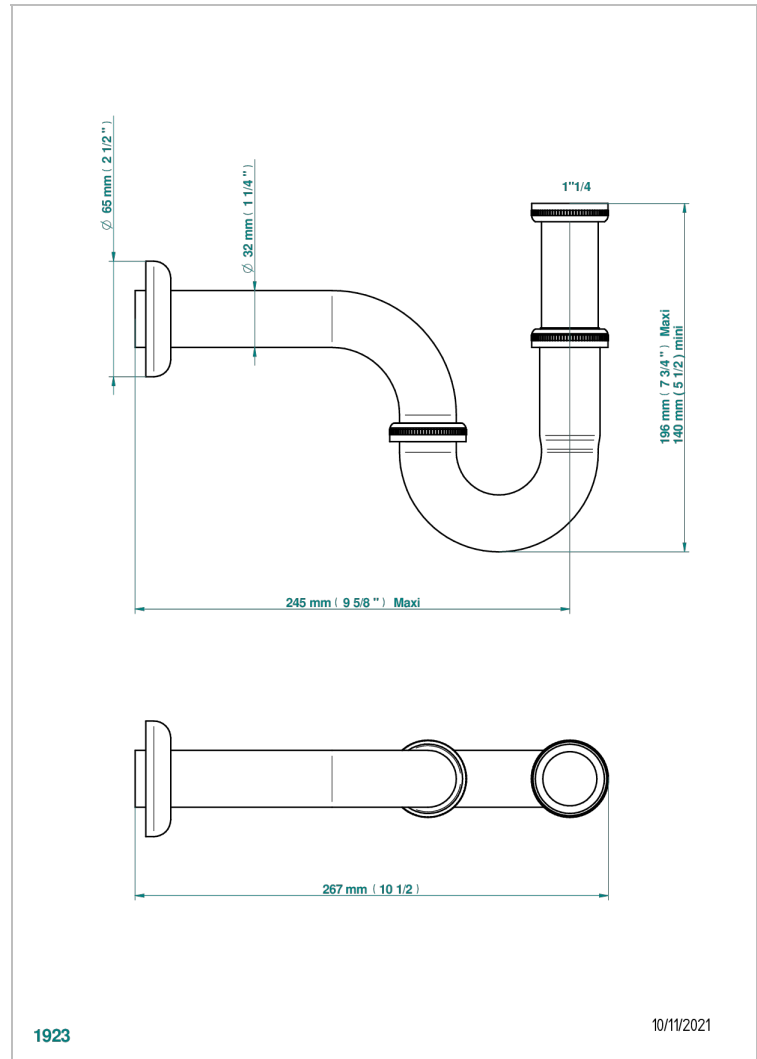

MALMAISON PORTORO

U95-315L/US

Heavy cast brass adjustable P-trap with cleanout plug 1 1/4" - 1 1/4" 17 gauge

THG[®]
PARIS

1923

10/11/2021

CHARACTERISTIC

- Malmaison Portoro
- Heavy cast brass adjustable P-trap with cleanout plug 1 1/4" - 1 1/4" 17 gauge

AVAILABLE FINITIONS

Black ceram - D30
Chrome polished - A02
Chrome polished / gold polished - G02
Copper antique matt, coated - H07
Gold mat - F07
Gold polished - F01

Light coated bronze - D01
Matt chrome (American satin) - C02
Matt nickel (American satin) - C01
Nickel antique / Sovereign - H28
Nickel polished - B01
Soft gold - F30