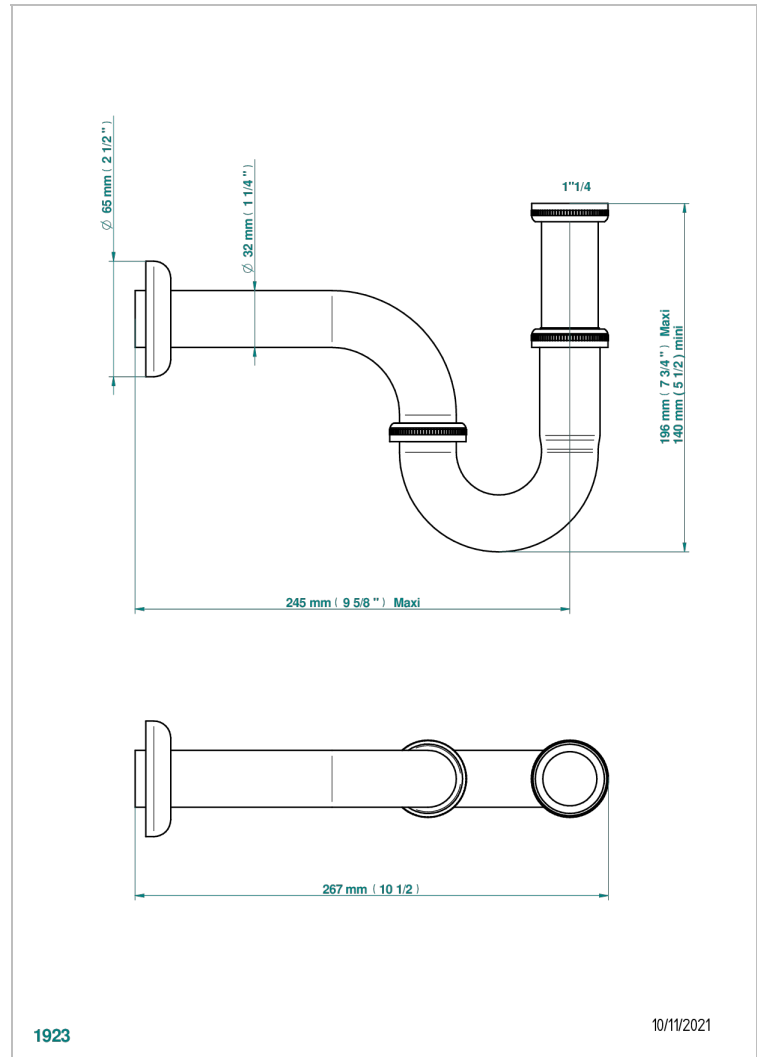

MALMAISON PORTORO

U95-315L

Adjustable "P" trap,height: mini 140 mm / maxi 195 mm

THG[®]
PARIS

CHARACTERISTIC

- Malmaison Portoro
- Adjustable "P" trap,height: mini 140 mm / maxi 195 mm

AVAILABLE FINITIONS

Antique nickel - H28
Black ceram - D30
Lacquered light bronze - D01
Matt chrome - C02
Matt gold - F07
Matt nickel (color finish) - C01

Polished chrome (color finish) - A02
Polished chrome / Polished gold (color finish) - G02
Polished gold (color finish) - F01
Polished nickel - B01
Soft gold - F30
Soft matt gold - F31

Varnished matt antique red copper (color finish) - H07