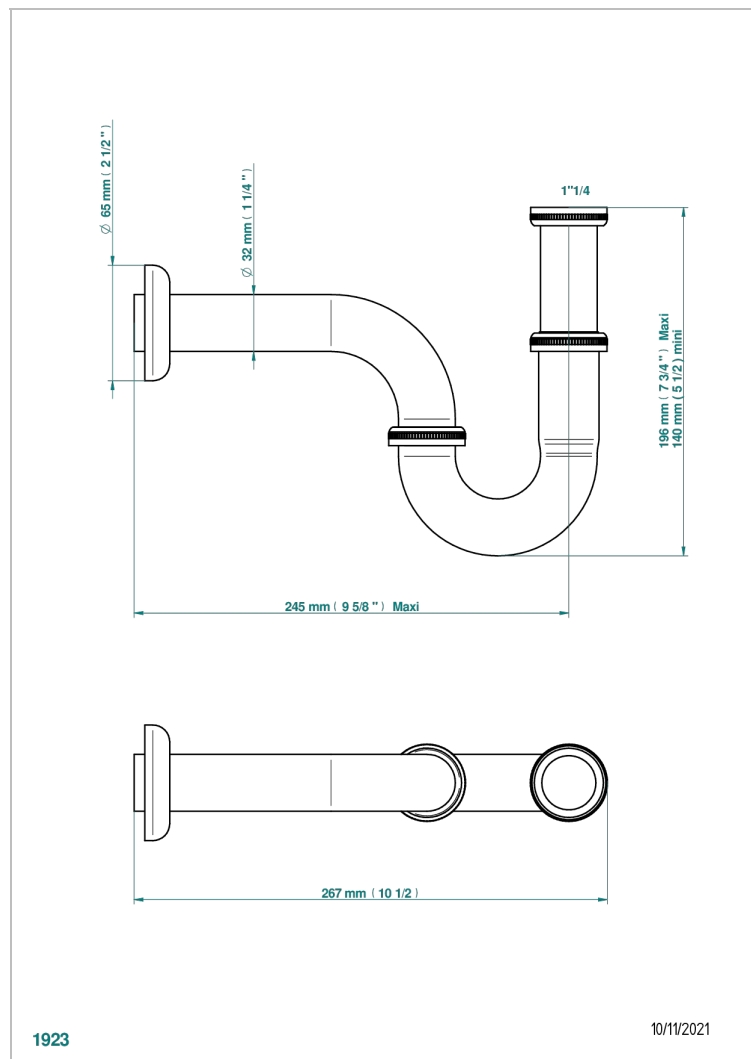

# CORVAIR FIOR DI BOSCO WITH LEVER HANDLES

U8L-315L/US

Heavy cast brass adjustable P-trap with cleanout plug 1 1/4" - 1 1/4" 17 gauge

1923

10/11/2021

## CHARACTERISTIC

- Corvoir Fior di Bosco with lever handles
- Heavy cast brass adjustable P-trap with cleanout plug 1 1/4" - 1 1/4" 17 gauge