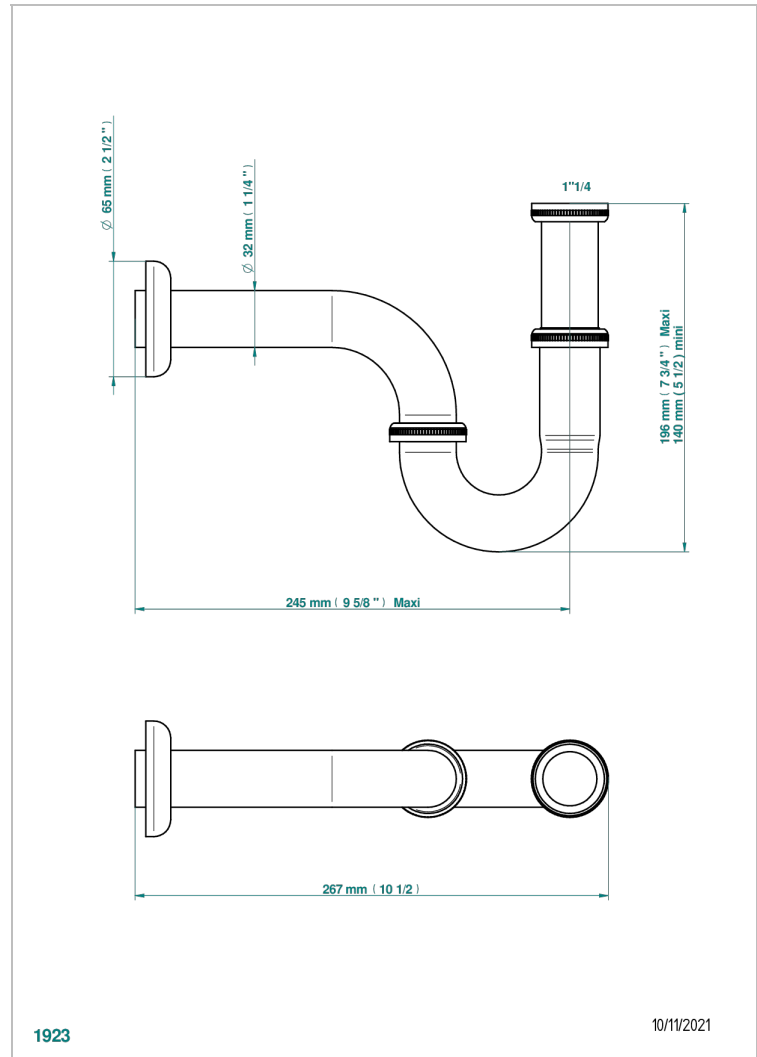

CORVAIR FIOR DI BOSCO

U8K-315L/US

Heavy cast brass adjustable P-trap with cleanout plug 1 1/4" - 1 1/4" 17 gauge

THG[®]
PARIS

1923

10/11/2021

CHARACTERISTIC

- Corvair Fior di Bosco
- Heavy cast brass adjustable P-trap with cleanout plug 1 1/4" - 1 1/4" 17 gauge

AVAILABLE FINITIONS

Black ceram - D30
Blush PVD - H62
Brass color PVD - H49
Brown bronze color PVD - F33
Chrome polished - A02
Gold color PVD - H52

Gold mat - F07
Gold polished - F01
Graphite PVD - H64
Light coated bronze - D01
Matt Umber PVD - H67
Matt blush PVD - H60