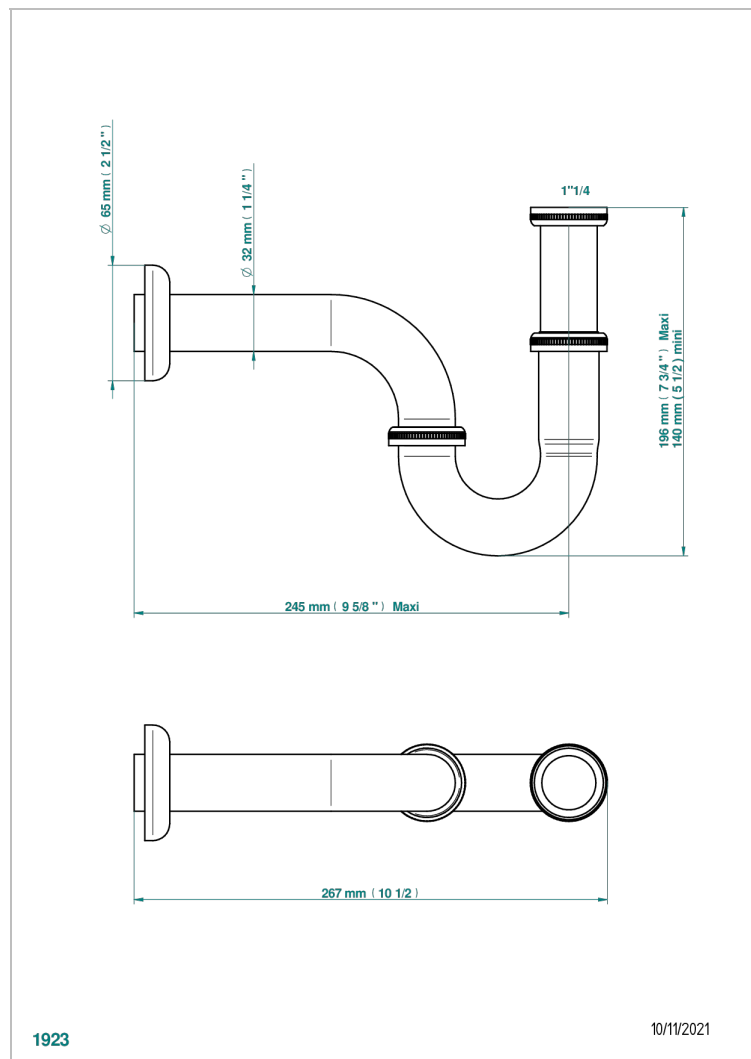

# CORVAIR PORTORO

U8H-315L/US

Heavy cast brass adjustable P-trap with cleanout plug 1 1/4" - 1 1/4" 17 gauge

THG<sup>®</sup>  
PARIS

## CHARACTERISTIC

- Corvair Portoro
- Heavy cast brass adjustable P-trap with cleanout plug 1 1/4" - 1 1/4" 17 gauge