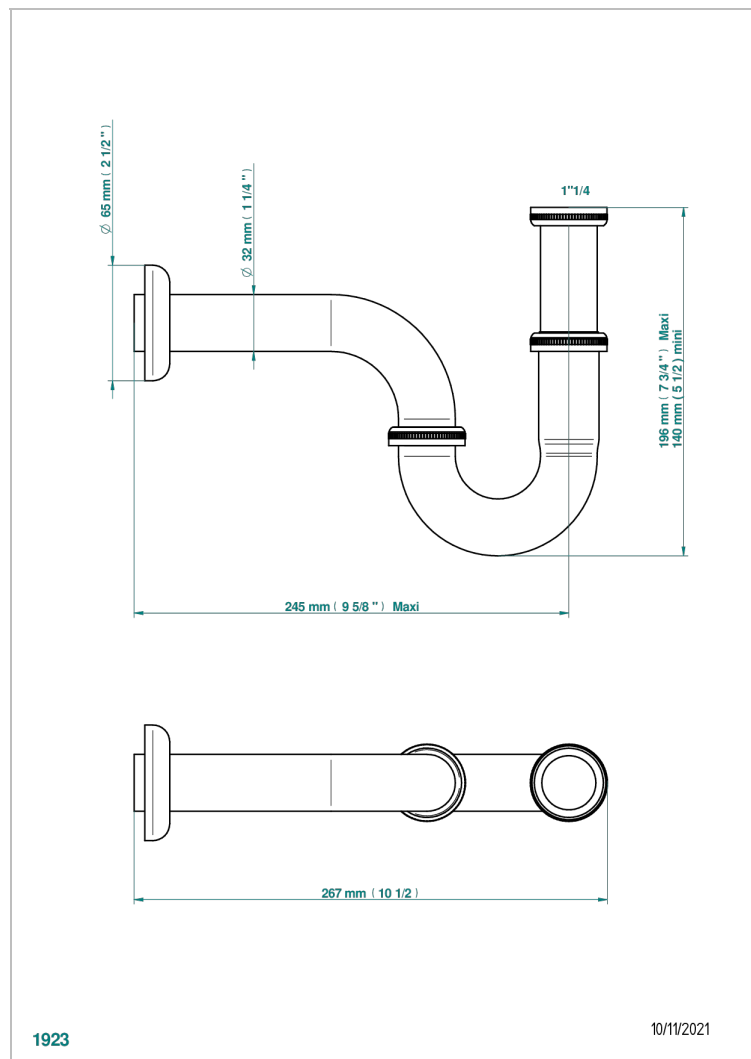

CORVAIR HOWLITE WITH LEVER HANDLES

U8G-315L/US

THG[®]
PARIS

Heavy cast brass adjustable P-trap with cleanout plug 1 1/4" - 1 1/4" 17 gauge

CHARACTERISTIC

- Corvair Howlite with lever handles
- Heavy cast brass adjustable P-trap with cleanout plug 1 1/4" - 1 1/4" 17 gauge