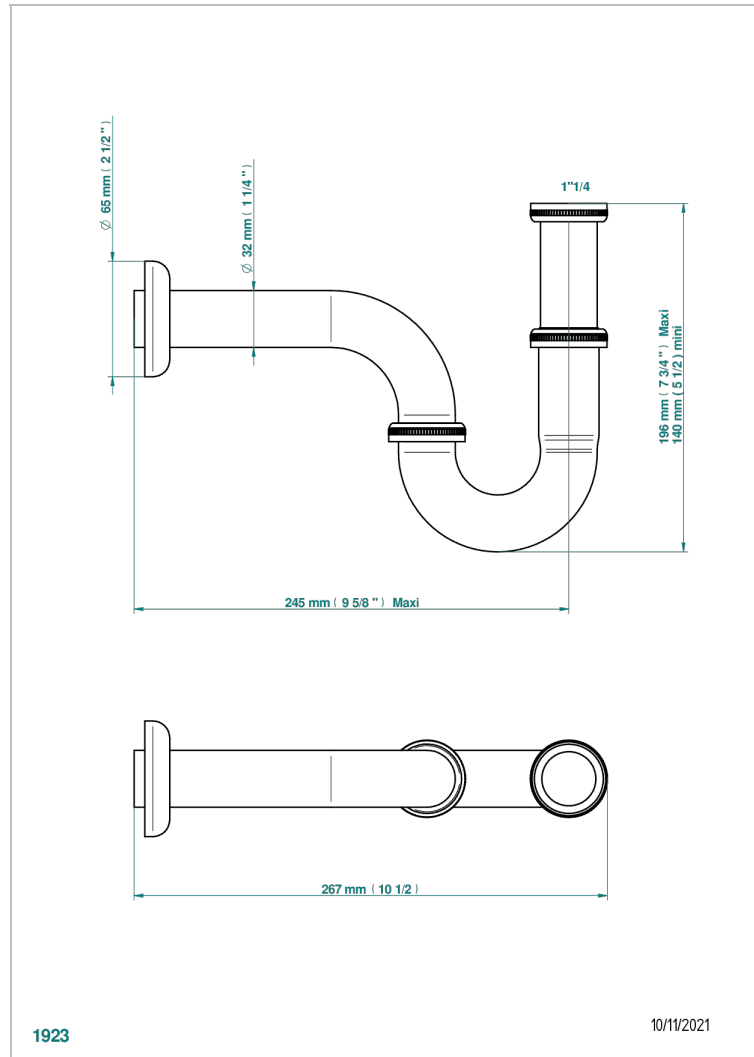

# CORVAIR CON MANETAS

U8E-315L/US

Heavy cast brass adjustable P-trap with cleanout plug 1 1/4" - 1 1/4" 17 gauge

THG<sup>®</sup>  
PARIS

## CARACTERÍSTICAS

- Corvair con manetas
- Heavy cast brass adjustable P-trap with cleanout plug 1 1/4" - 1 1/4" 17 gauge