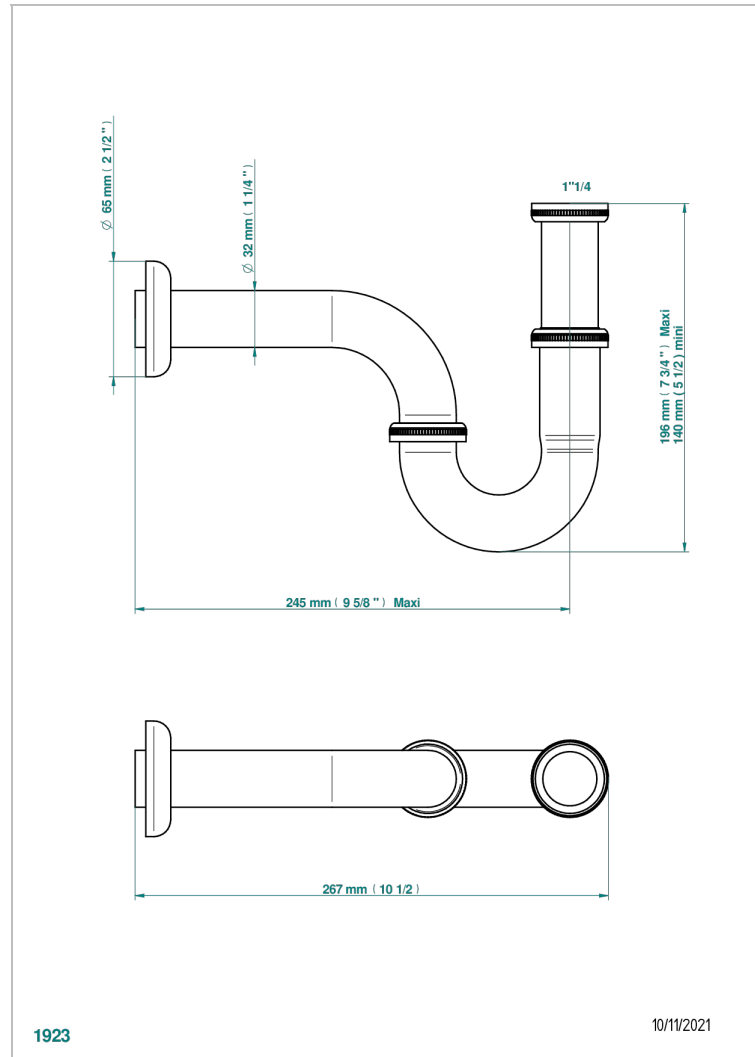

CORVAIR WITH LEVER HANDLES

U8E-315L/US

Heavy cast brass adjustable P-trap with cleanout plug 1 1/4" - 1 1/4" 17 gauge

CHARACTERISTIC

- Corvoir with lever handles
- Heavy cast brass adjustable P-trap with cleanout plug 1 1/4" - 1 1/4" 17 gauge

Umber PVD - H66