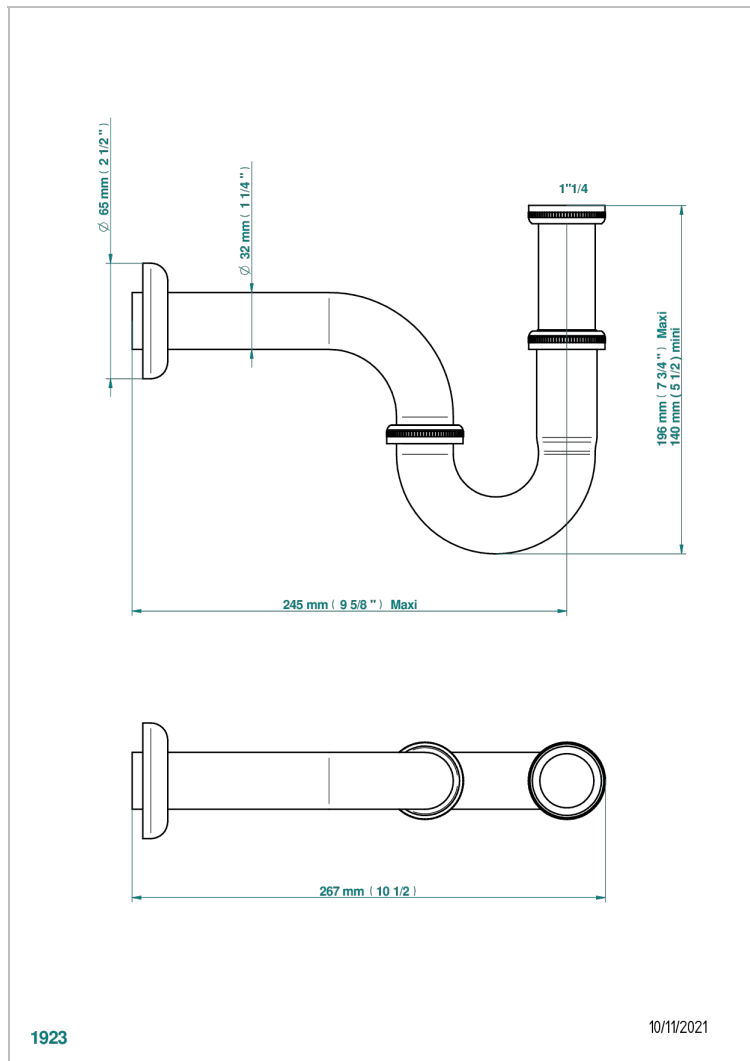

# TROCADERO LAPIS LAZULI

U7B-315L/US

THG<sup>®</sup>  
PARIS

Heavy cast brass adjustable P-trap with cleanout plug 1 1/4" - 1 1/4" 17 gauge

1923

10/11/2021

## CARACTERÍSTICAS

- Trocadero Lapis Lazuli
- Heavy cast brass adjustable P-trap with cleanout plug 1 1/4" - 1 1/4" 17 gauge