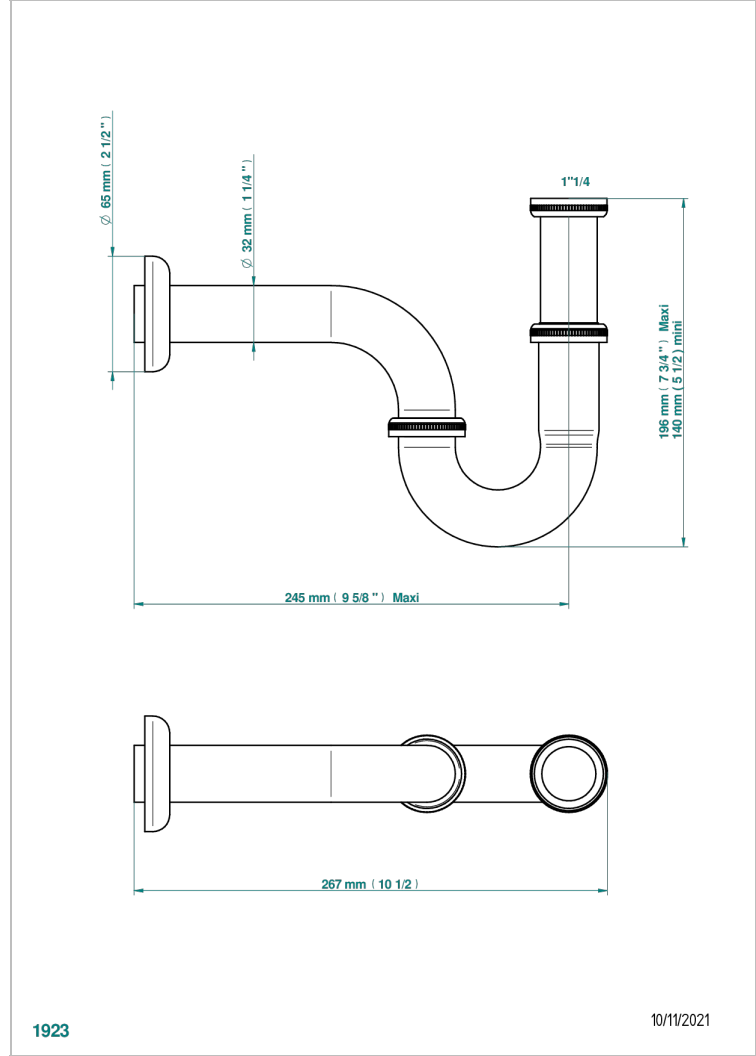

# TROCADERO LAPIS LAZULI

U7B-315L/US

Heavy cast brass adjustable P-trap with cleanout plug 1 1/4" - 1 1/4" 17 gauge

THG<sup>®</sup>  
PARIS

1923

10/11/2021

## CHARACTERISTIC

- Trocadéro Lapis Lazuli
- Heavy cast brass adjustable P-trap with cleanout plug 1 1/4" - 1 1/4" 17 gauge

Umber PVD - H66