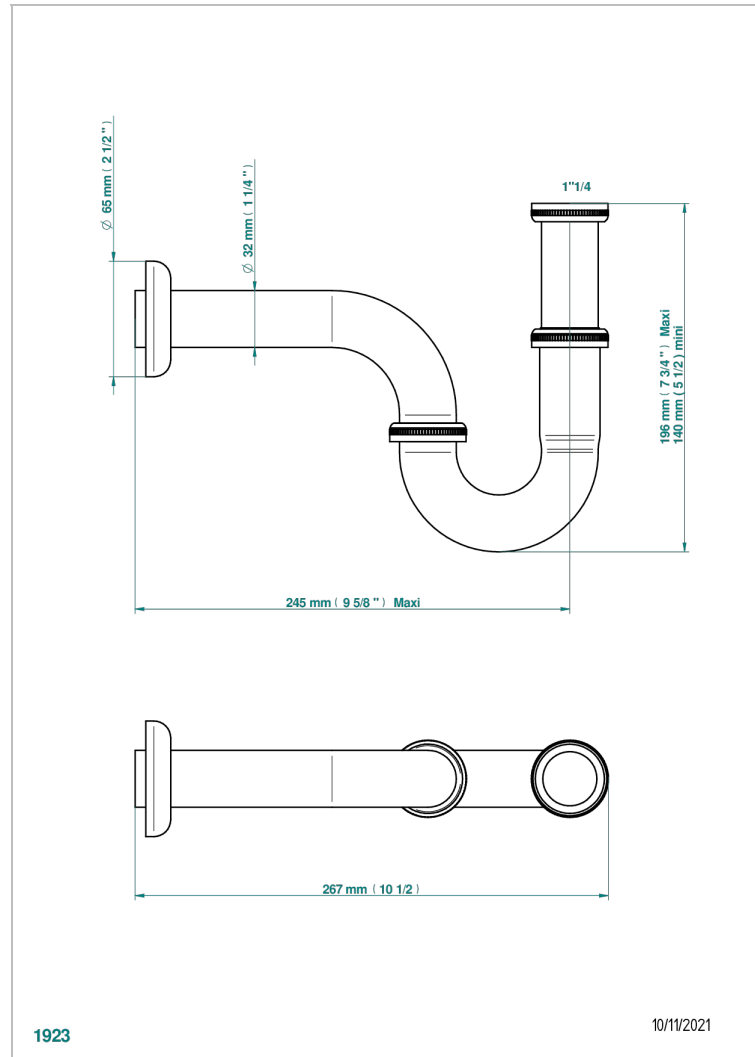

NEW ISLAND

U5N-315L/US

Heavy cast brass adjustable P-trap with cleanout plug 1 1/4" - 1 1/4" 17 gauge

CHARACTERISTIC

- New Island
- Heavy cast brass adjustable P-trap with cleanout plug 1 1/4" - 1 1/4" 17 gauge