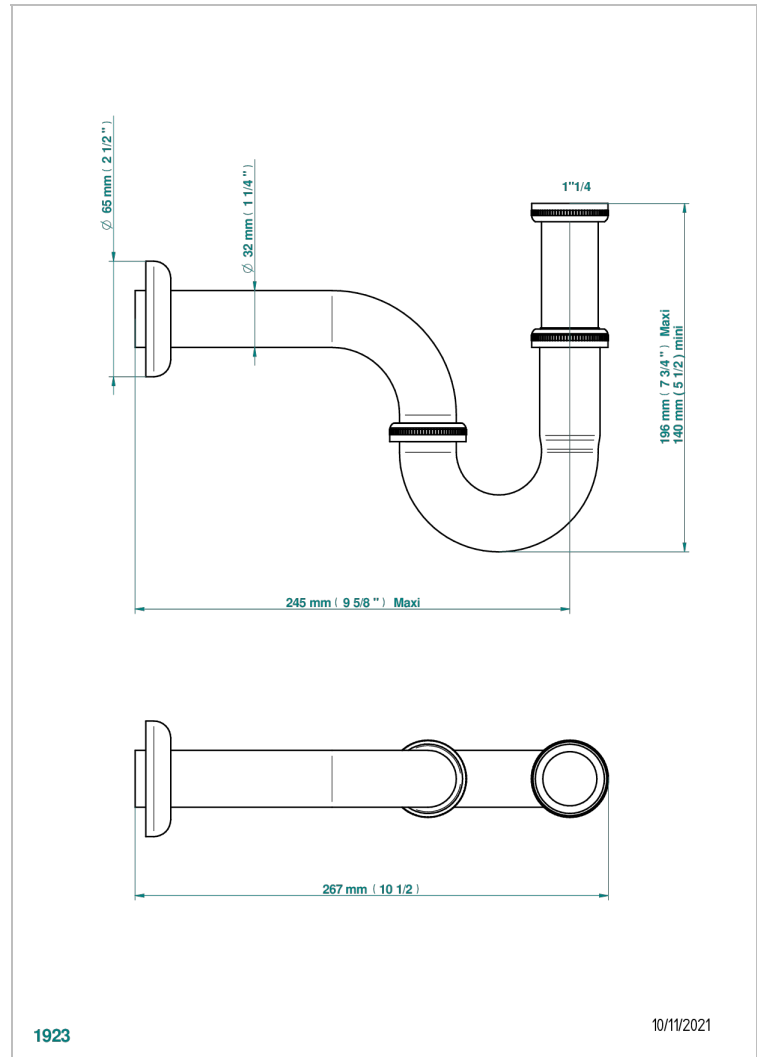

# SUN DRAGON

U5D-315L/US

Heavy cast brass adjustable P-trap with cleanout plug 1 1/4" - 1 1/4" 17 gauge

THG<sup>®</sup>  
PARIS

1923

10/11/2021

## CHARACTERISTIC

- Sun Dragon
- Heavy cast brass adjustable P-trap with cleanout plug 1 1/4" - 1 1/4" 17 gauge