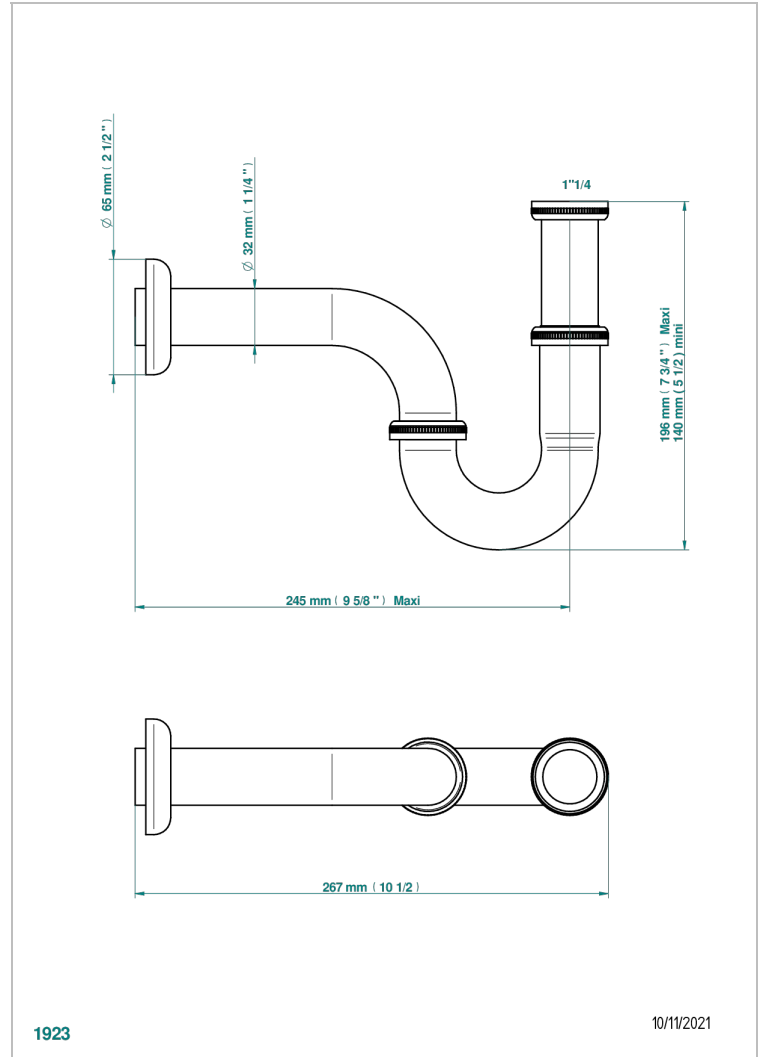

NIHAL GREEN PORCELAIN

U2R-315L/US

Heavy cast brass adjustable P-trap with cleanout plug 1 1/4" - 1 1/4" 17 gauge

1923

10/11/2021

CHARACTERISTIC

- Nihal Green porcelain
- Heavy cast brass adjustable P-trap with cleanout plug 1 1/4" - 1 1/4" 17 gauge