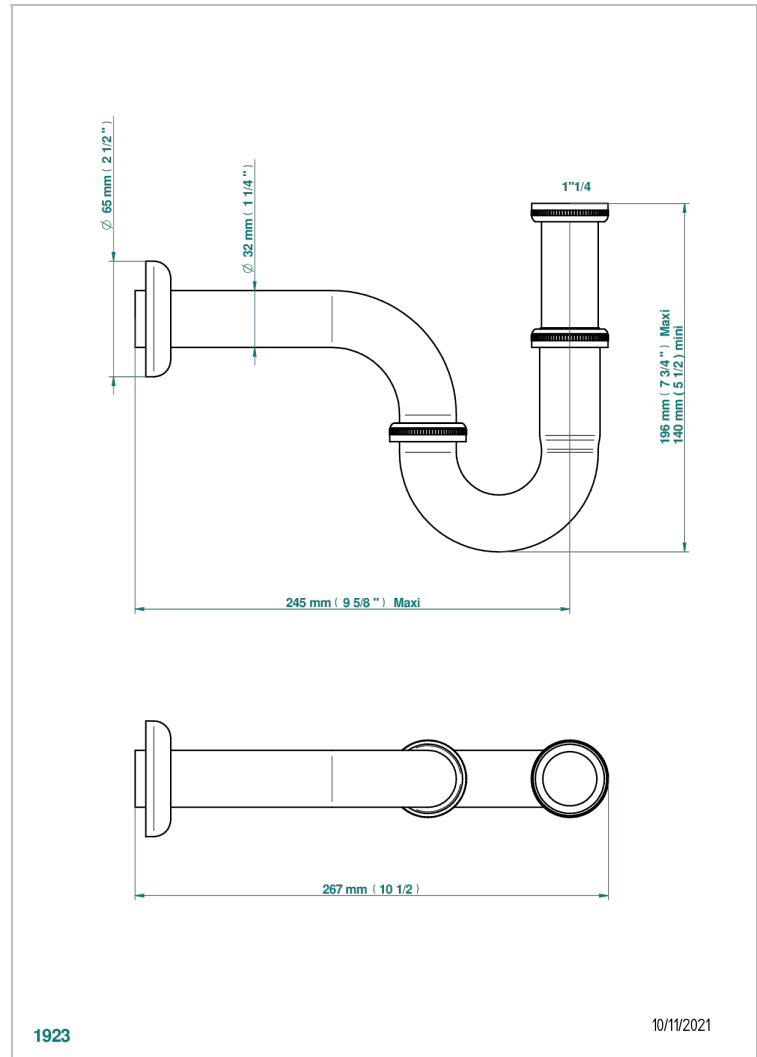

NIHAL GREEN PORCELAIN

U2R-315L

Adjustable "P" trap,height: mini 140 mm / maxi 195 mm

THG[®]
PARIS

1923

10/11/2021

CHARACTERISTIC

- Nihal Green porcelain
- Adjustable "P" trap,height: mini 140 mm / maxi 195 mm

AVAILABLE FINITIONS

Antique nickel - H28
Black ceram - D30
Blush PVD - H62
Brass color PVD - H49
Brown bronze color PVD - F33
Gold color PVD - H52

Graphite PVD - H64
Lacquered light bronze - D01
Matt Umber PVD - H67
Matt blush PVD - H60
Matt brass color PVD - H50
Matt brown bronze color PVD - F34