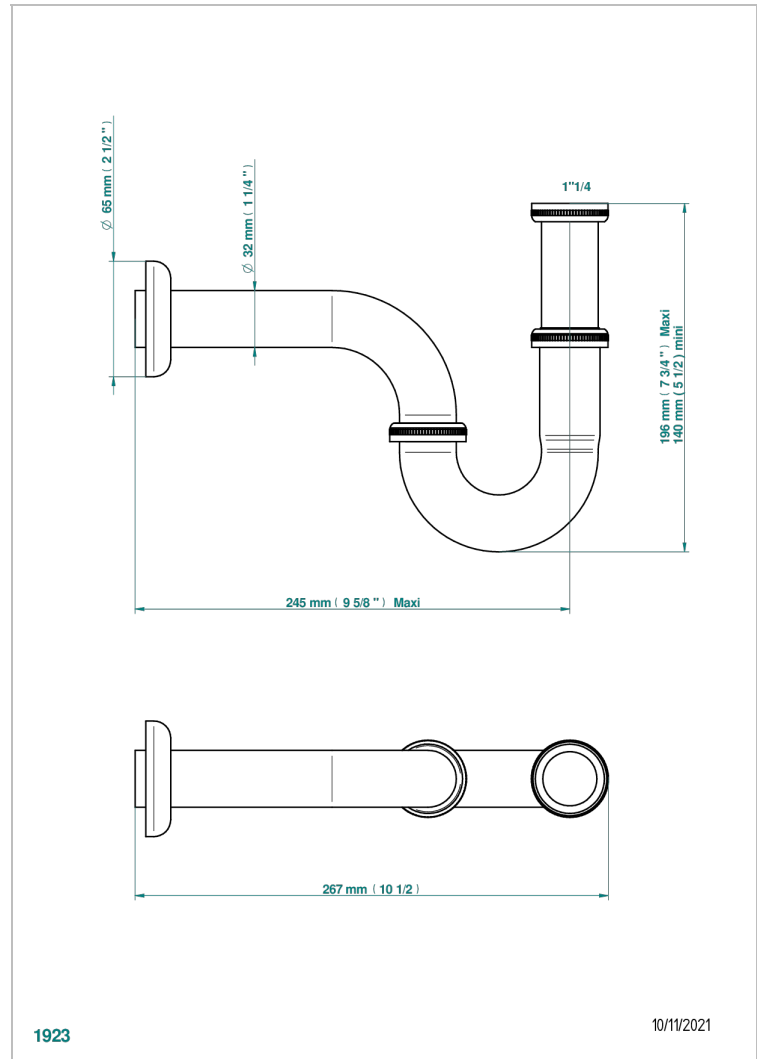

NIHAL GREEN PORCELAIN

U2R-315L

Adjustable "P" trap,height: mini 140 mm / maxi 195 mm

THG[®]
PARIS

1923

10/11/2021

CHARACTERISTIC

- Nihal Green porcelain
- Adjustable "P" trap,height: mini 140 mm / maxi 195 mm

AVAILABLE FINITIONS

Antique nickel - H28
Black ceram - D30
Blush PVD - H62
Brass color PVD - H49
Brown bronze color PVD - F33
Gold color PVD - H52

Graphite PVD - H64
Lacquered light bronze - D01
Matt Umber PVD - H67
Matt blush PVD - H60
Matt brass color PVD - H50
Matt brown bronze color PVD - F34