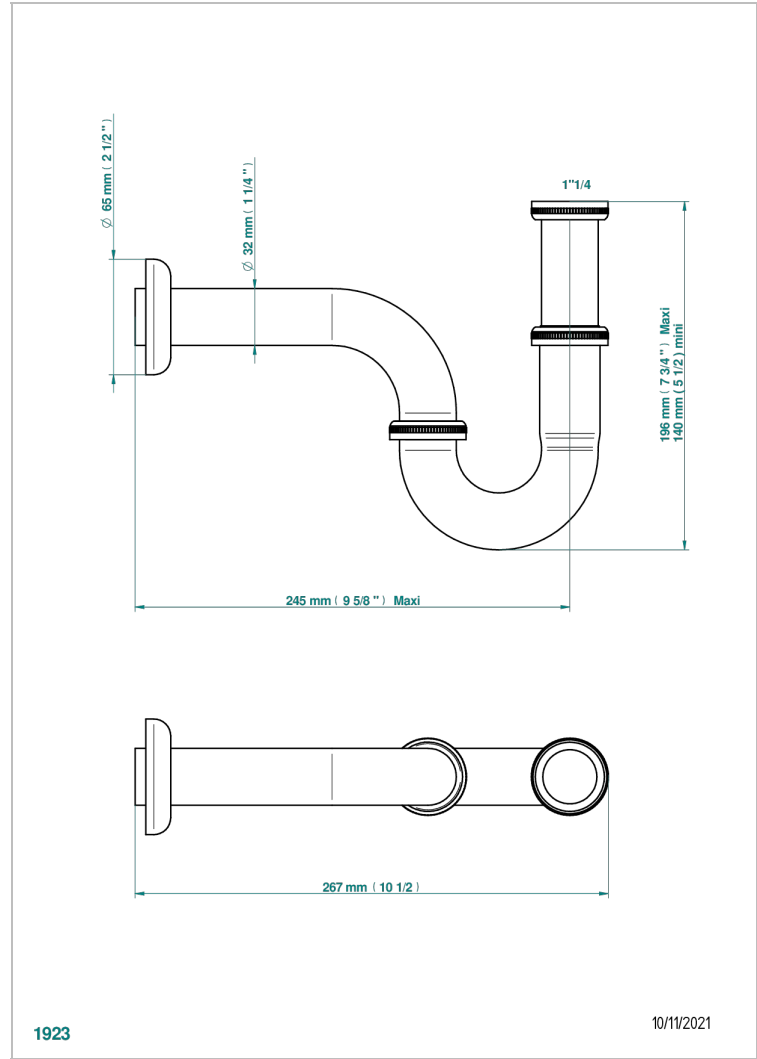

NIHAL BLACK PORCELAIN

U2P-315L/US

Heavy cast brass adjustable P-trap with cleanout plug 1 1/4" - 1 1/4" 17 gauge

THG[®]
PARIS

CHARACTERISTIC

- Nihal Black porcelain
- Heavy cast brass adjustable P-trap with cleanout plug 1 1/4" - 1 1/4" 17 gauge