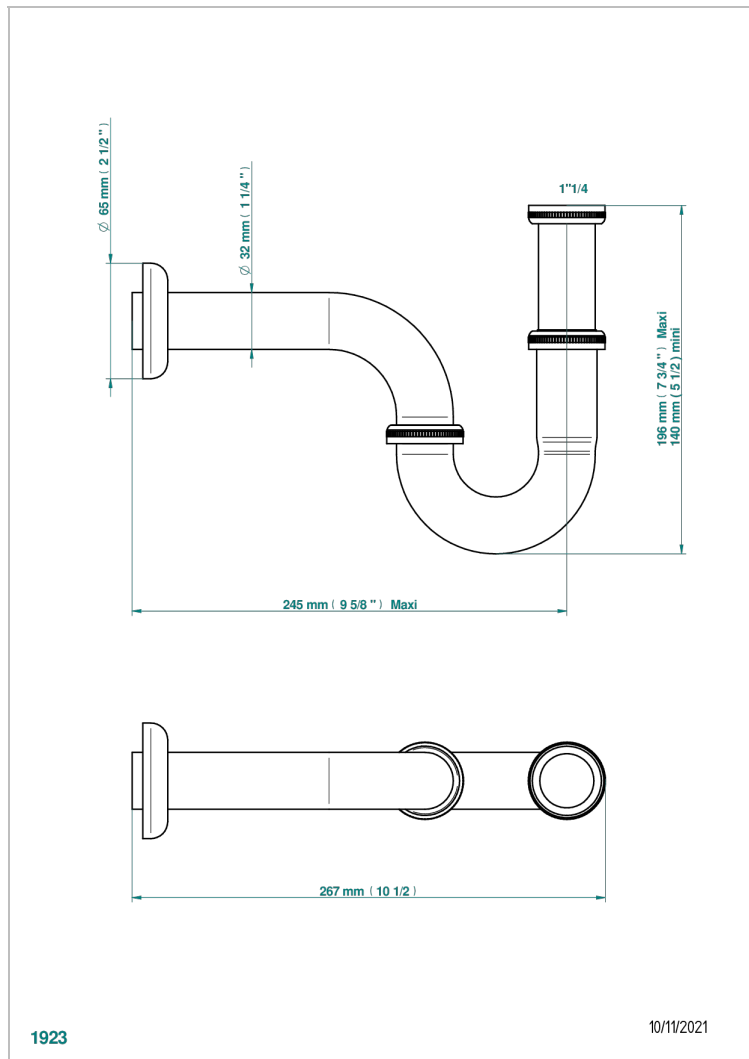

# NIHAL BLACK PORCELAIN

U2P-315L

Adjustable "P" trap,height: mini 140 mm / maxi 195 mm

THG<sup>®</sup>  
PARIS

## CHARACTERISTIC

- Nihal Black porcelain
- Adjustable "P" trap,height: mini 140 mm / maxi 195 mm

## AVAILABLE FINITIONS

Antique nickel - H28  
Black ceram - D30  
Blush PVD - H62  
Brass color PVD - H49  
Brown bronze color PVD - F33  
Gold color PVD - H52

Graphite PVD - H64  
Lacquered light bronze - D01  
Matt Umber PVD - H67  
Matt blush PVD - H60  
Matt brass color PVD - H50  
Matt brown bronze color PVD - F34